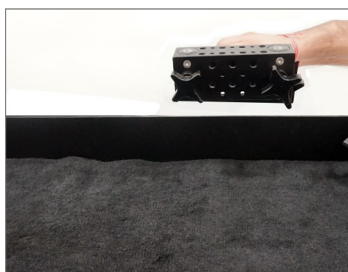

- Mount top shelf onto the rods and tighten the knobs properly.

**Note:** The Top Shelf adjusts up or down on rods via the provided locking knobs on each corner. It allows you to adjust for your preferred height and accommodate more oversized items underneath.

- Attach the rail plates & docking bracket on the cart's edge and tighten the knob to secure it appropriately.

**Note:** Multiple accessories are available to calibrate this cart to precisely what you need.