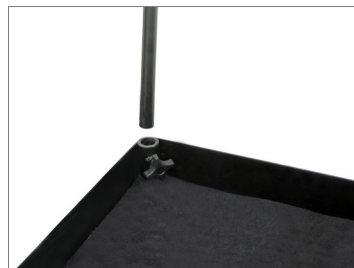

## Bowado Pro 36" Cart Setup

**NOTE:** Bowado Pro Cart comes packed in a compact rollable suitcase for easy transport. You will receive all parts of the Bowado Pro Cart in one complete package.

- Loosen sides bolts of the rollable case to take out the top shelf of Bowado Pro 36" Cart using an allen key.

- The images show that wheels, handle, rods, and closing tubes come packed inside the cart rollable case.

- Loosen the flower knob and remove the 7" closing tubes from the cart.

- Slide 4 Pneumatic Wheels onto Cart's bottom shelf and press the foot brake to secure it.  
**Note:** The Bowado Pro Cart's foot brakes keep it completely steady, stable and secure for reliable parking.

- Insert the four rods into the bottom shelf of the cart, as shown in the images.

- Attach the handle to the cart's top shelf and tighten the bolt using an allen key.  
**Note:** Handle provides easy movement even when the cart is fully loaded.

- Mount top shelf onto the rods and tighten the knobs properly.

**Note:** The Top Shelf adjusts up or down on rods via the provided locking knobs on each corner. It allows you to adjust for your preferred height and accommodate more oversized items underneath.