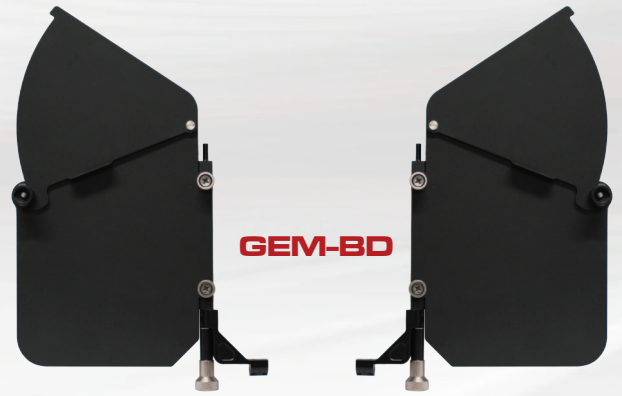

Genus Elite Matte Box Kit

The Elite Matte Box Kit is a versatile production matte box. The GE-MK/1 features two filter stages. The front filter tray is fixed and the rear filter tray rotates 360 degrees, making it suitable for polarising and graduated filters. The rotating filter tray can be locked to a set position.

To maximise light control the Elite matte Box features both a GEM-FF foldable French Flag and GEM-BD Side Flags, which are supplied in this package.

The Elite Matte Box Kit is the perfect companion to the new generation of larger sensor cameras, as well as broadcast and film cameras with various lenses.

Shown :

- Genus Elite Matte Box Kit
- Genus Elite Clamp-On Adaptor Ring
- SONY PMW-F3

GEM-FF

GEM-BD

GEM-QRBSB

GEM-FTPS

Features

- 1 x GE-M Genus Elite Matte Box
- 1 x GEM-FF Genus Elite French Flag
- 1 x GEM-BD Genus Elite Side Flags (Pair)
- 1 x GEM-QRBSB Genus Elite 15mm Lightweight Standard (60mm spacing) Support Bracket
- 2 x GEM-FTPS Genus Elite Filter Tray Combination P Size (4x5.65 and 4x4)
- Optional Support Brackets:
 - GEM-SBSB Genus Elite 15mm Studio Standard (100mm spacing) Support Bracket
 - GEM-SSB Genus Elite 19mm Studio (104mm spacing) Support Bracket
- Optional filter tray sizes:
 - GEM-FTPVC Genus Elite Filter Tray Combination P Size (4x5.65 and 5x5)
 - GEM-FTPSS Genus Elite Filter Tray (5.65 x 5.65)
- Optional Clamp-On Adaptor Rings:
 - GEM-COAR80 Genus Elite Clamp-On Adaptor Ring 80mm
 - GEM-COAR85 Genus Elite Clamp-On Adaptor Ring 85mm
 - GEM-COAR87 Genus Elite Clamp-On Adaptor Ring 87mm
 - GEM-COAR95 Genus Elite Clamp-On Adaptor Ring 95mm
 - GEM-COAR98 Genus Elite Clamp-On Adaptor Ring 98mm
 - GEM-COAR100 Genus Elite Clamp-On Adaptor Ring 100mm
 - GEM-COAR114 Genus Elite Clamp-On Adaptor Ring 114mm
 - GEM-COAR117 Genus Elite Clamp-On Adaptor Ring 117mm
 - GEM-COAR121 Genus Elite Clamp-On Adaptor Ring 121mm