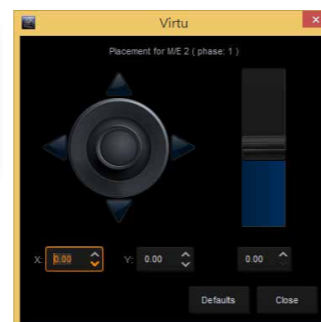

Support up to three different preview monitors at the same time, showing the user interface, multi-viewer and PVW/PGM.

Professional Chroma Key Wizard

Trackless Virtual Technology

With only one camera input, TVS-1000 trackless virtual technology can simulate up to four cameras with different shooting angles. Each camera has its own natural pan, tilt, zoom movement just like real camera actions.