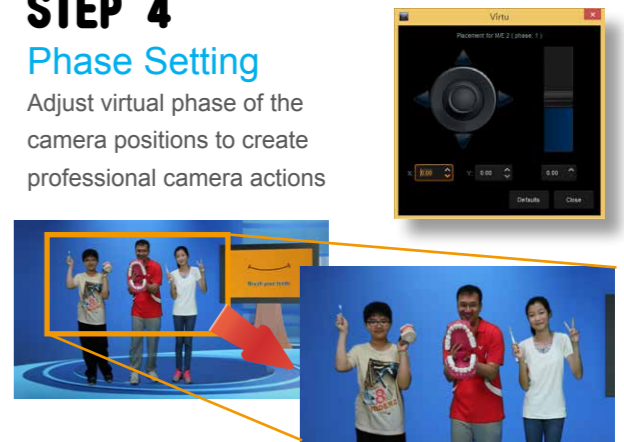

STEP 4

Phase Setting

Adjust virtual phase of the camera positions to create professional camera actions