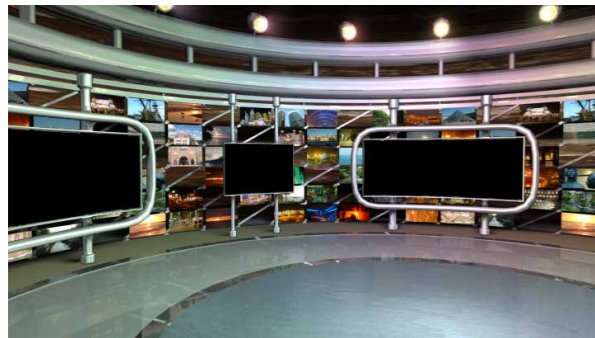

Application

TV Station

School

Personal Studio

30 free sets with variety of virtual studios

TVS-1000 comes pre-installed with 20 virtual scenes. Each scene is designed with four different view angles, which makes the virtual studio more real, and flexible. You can download 10 free sets if you register on www.datavideovirtualset.com!