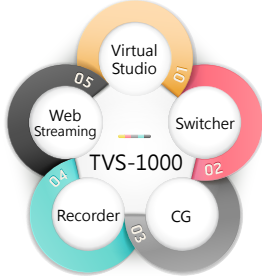

TVS-1000

Trackless Virtual Studio System

Trackless Virtual Studio System TVS-1000

DataVideo's TVS-1000 is a total studio system.

The TVS-1000 is a 5 in 1 design which consists of trackless virtual studio system, video switcher, character generator, video recorder and web streaming encoder. It's a versatile, easy to use and cost-effective solution. TVS-1000 is suitable for production companies, corporate producers, users in education, small studios and TV stations.

Five in One Trackless Virtual Studio System

Virtual Studio

- One camera input: four virtual angles simulating a multi-camera studio production
- Each angle supports 3 phases (pan, tilt, zoom movements)
- High quality Chroma Key function delivers perfect keying