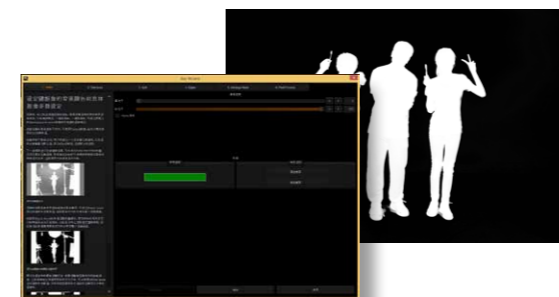

STEP 3

Keying

Use chromakey wizard to perform perfect keying effect