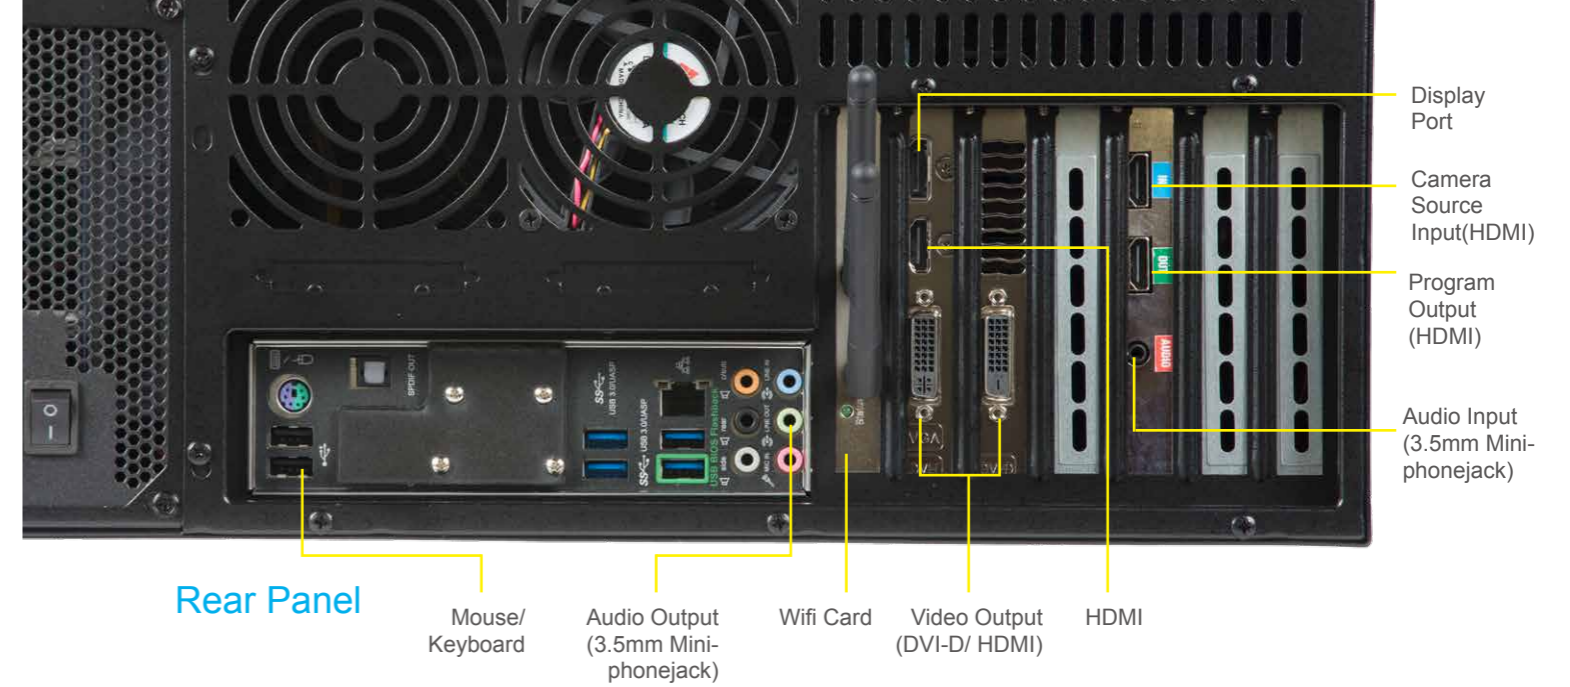

Search within datavideovirtualset.com the set you need and add designers to your favourites list.

Specification

- Video Input: HDMI x 1
- Video Output: HDMI x 1
- Video Input Format: -1080 30P/29.97P/25P -1080 60i/59.94i/50i -720 50P/59.94P
- Audio Input: Mini Phone Jack x 1
- Downstream Key: 2
- Media: 2 (DDR)
- Virtual Studio: 30 sets
- Still Picture: 2
- Still Text: 2
- Keyer: Chroma key/ Luminance key
- Recording: H.264/ MPEG 2
- Live Streaming: Adobe Flash media/ Ustream/Livestream
- Hard Disk Capacity: 1TB
- Preview Monitor: 3

TVS-1000 Control Panel RMC-220

Special designed for virtual programs, makes the operation simpler and easier.

Connection Diagram

www.datavideo.com

D A T A V I D E O W O R L D W I D E O F F I C E S

Datavideo Technologies Europe BV