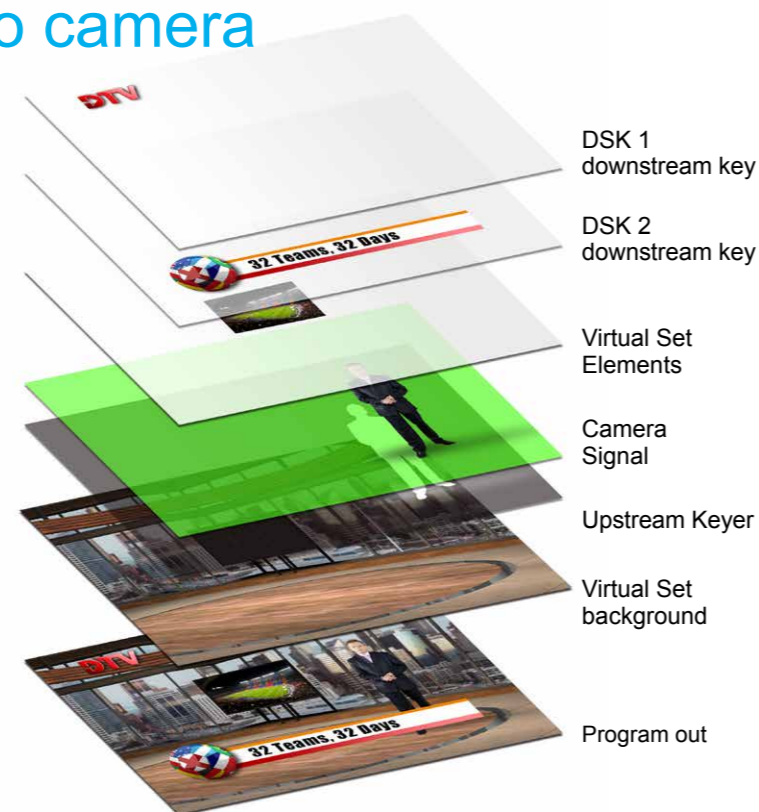

Professional virtual studio with only one video camera

TVS-1000 provides a professional platform for users to create and present unique and compelling video productions within minutes. For multi-layered results, 2 DSK in TVS-1000 to include CG and animation to every scene.