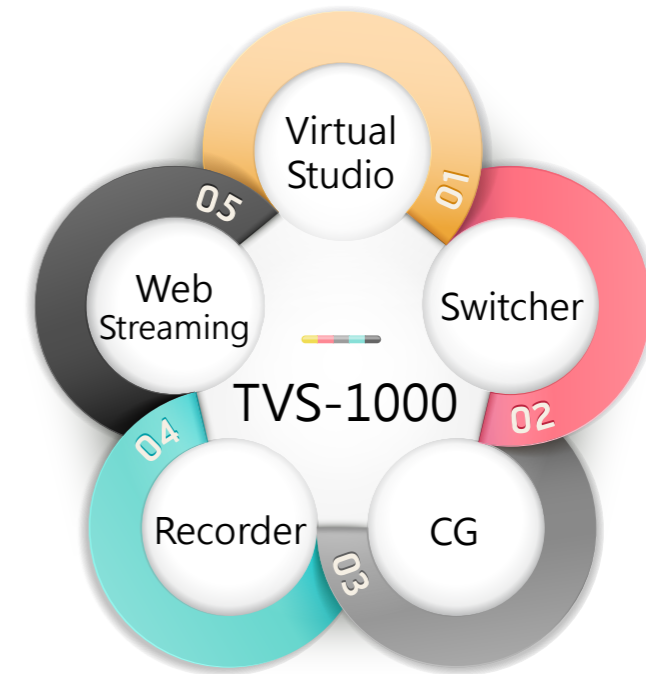

TVS-1000

Trackless Virtual Studio System

Trackless Virtual Studio System TVS-1000

DataVideo's TVS-1000 is a total studio system.

The TVS-1000 is a 5 in 1 design which consists of trackless virtual studio system, video switcher, character generator, video recorder and web streaming encoder. It's a versatile, easy to use and cost-effective solution. TVS-1000 is suitable for production companies, corporate producers, users in education, small studios and TV stations.

As a virtual studio solution, TVS-1000 supports pan, tilt and zoom camera movements for dynamic effect. The built-in Virtual Set Maker allows users to fully customize their sets: background images can be inserted with ease, logos can be added to any surface and video can be run in the backdrop. In addition, professional studio templates can be downloaded on <http://www.datavideovirtualset.com>

Five in One Trackless Virtual Studio System

Virtual Studio

- One camera input: four virtual angles simulating a multi-camera studio production
- Each angle supports 3 phases (pan, tilt, zoom movements)
- High quality Chroma Key function delivers perfect keying

Application

TV Station

School

Personal Studio

30 free sets with variety of virtual studios

TVS-1000 comes pre-installed with 20 virtual scenes. Each scene is designed with four different view angles, which makes the virtual studio more real, and flexible. You can download 10 free sets if you register on www.datavideovirtualset.com!