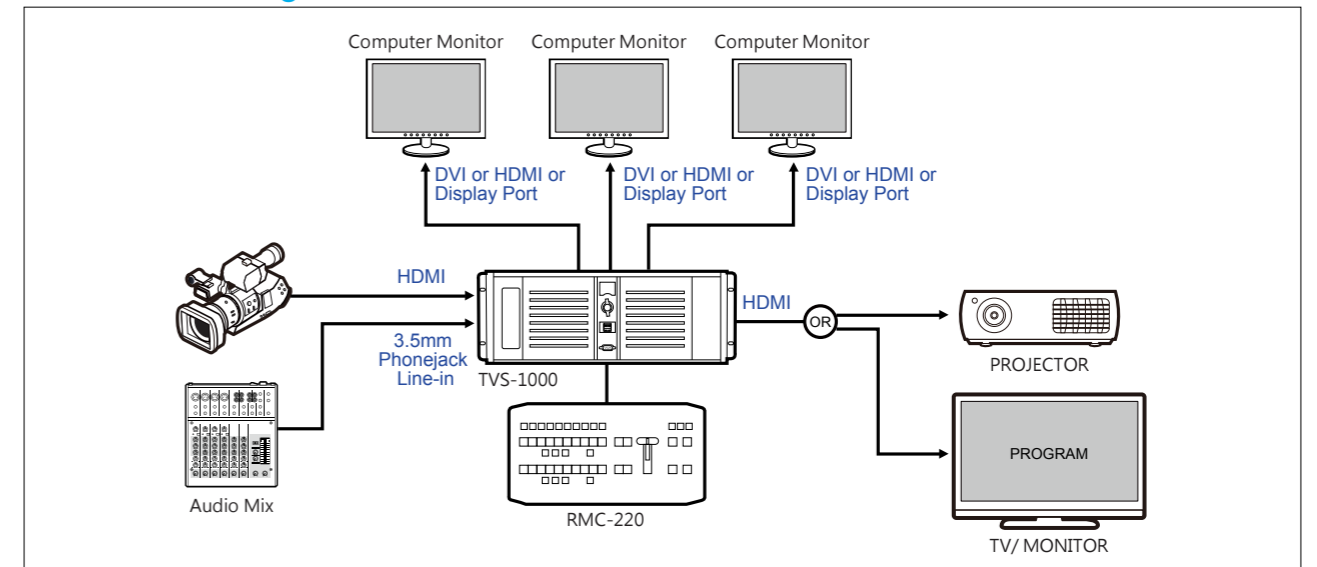

Search within datavideovirtualset.com the set you need and add designers to your favourites list.

Specification

- Video Input: HDMI x 1
- Video Output: HDMI x 1
- Video Input Format: -1080 30P/29.97P/25P -1080 60i/59.94i/50i -720 50P/59.94P
- Audio Input: Mini Phone Jack x 1
- Downstream Key: 2
- Media: 2 (DDR)
- Virtual Studio: 30 sets
- Still Picture: 2
- Still Text: 2
- Keyer: Chroma key/ Luminance key
- Recording: H.264/ MPEG 2
- Live Streaming: Adobe Flash media/ Ustream/Livestream
- Hard Disk Capacity: 1TB
- Preview Monitor: 3

TVS-1000 Control Panel RMC-220

Special designed for virtual programs, makes the operation simpler and easier.

Connection Diagram

www.datavideo.com

D A T A V I D E O W O R L D W I D E O F F I C E S

Datavideo Technologies Europe BV