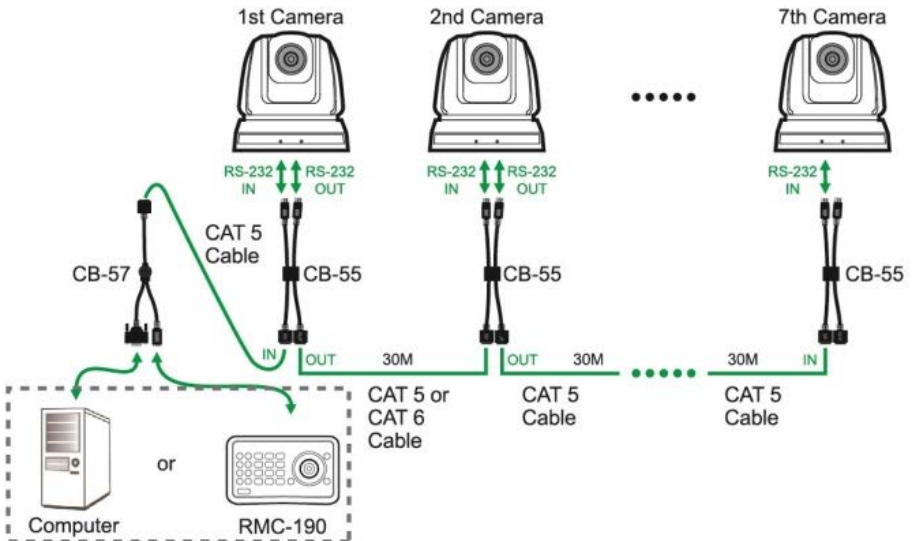

CB-55 & CB-57 Installation Guide

1. CB-55 connection

2. CB-57 connection

[Remark] The CB-57 cannot be connected with a Computer and a RMC-190 at the same time.