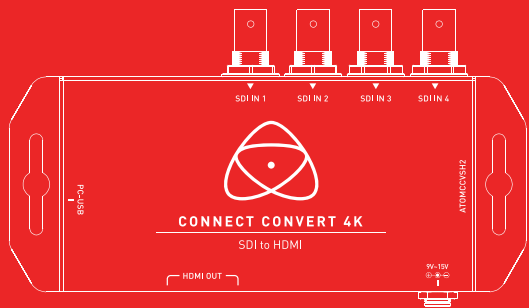

#ATOMCCVHS2

CONNECT CONVERT 4K

HDMI TO SDI with SCALE/OVERLAY

Up to 4Kp60 scaling while converting HDMI 2.0 to 12G-SDI and HDMI loop. Scale up/down and embed Timecode, Audio and WFM for display on any HDMI/SDI monitor.

€595
EX TAX

Included
Mounting Ears

Input HDMI SDI 12/6G (1 or 2) SDI 3/1.5G (4 or 2) SD/HD-SDI BNC (REF) LTC Analog Video Stereo Minijack Fiber

Processing / Physical Scale to HDp60 Sync Embed Timecode i>p Conversion Lockable HDMI

Output HDMI Loop 4K SDI 12/6G Loop SDI 3G Loop SD/HD-SDI Loop BNC (REF) LTC Analog Video Stereo Minijack Fiber