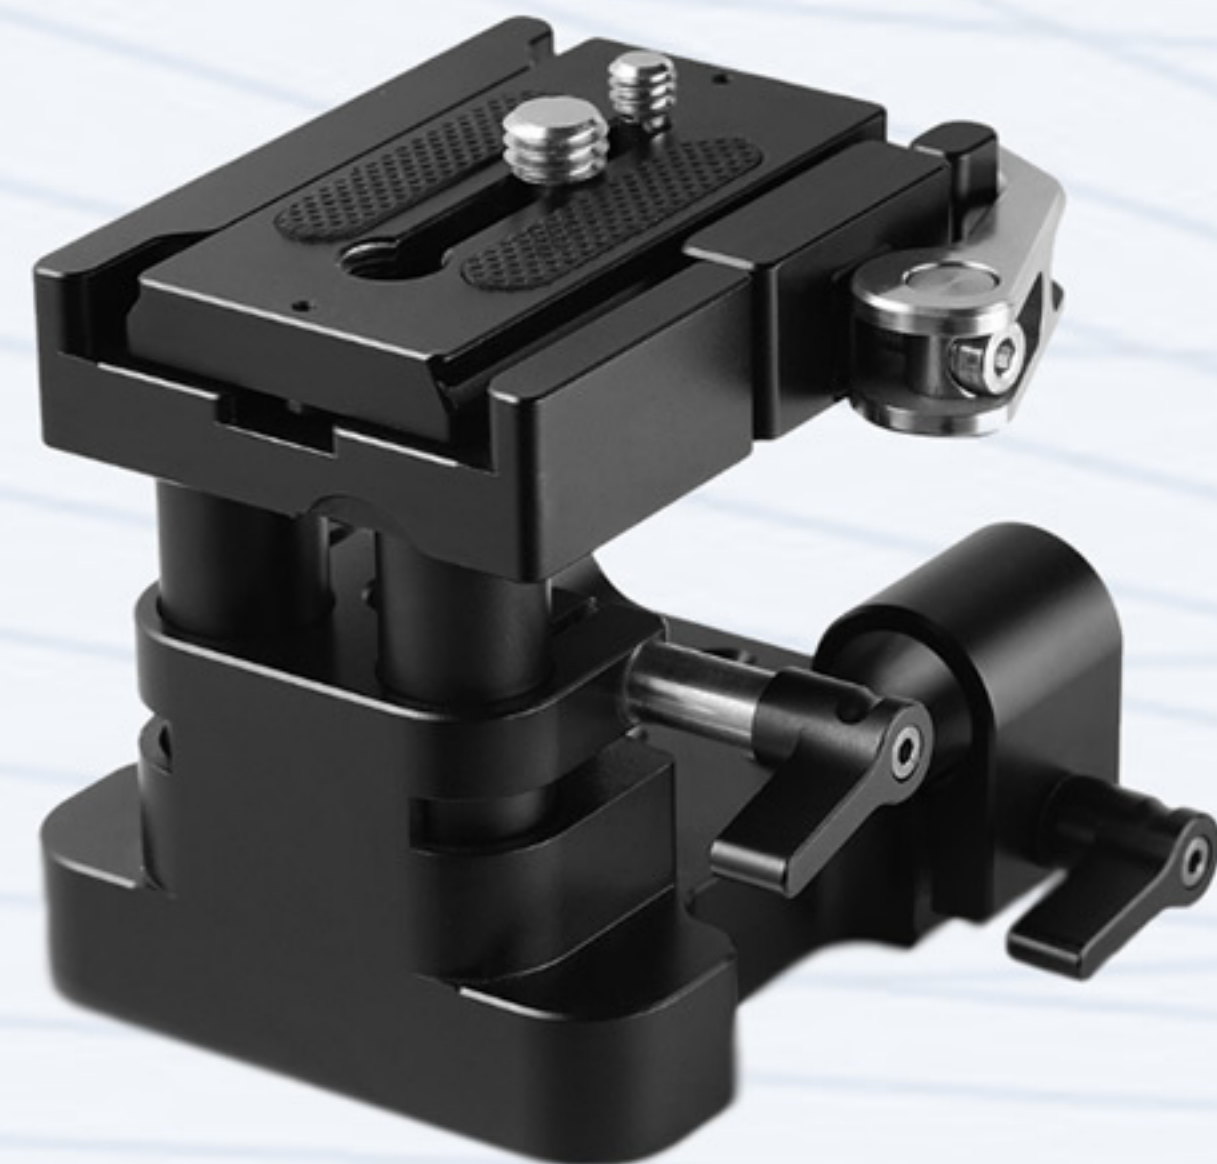

Monitor Holder 1842

Monitor Holder BSE2346

15mm Rail support 2092

Universal Side Wooden Grip 2093

SONY  
A6600

6

Handle 1638

Handle 1984

Nato Handle 2003

Arri Handle 2165

Cage CCS2493

HDMI Clamp 1693

Metabones adapter 1787

Right Side Arri  
Wooden Grip 2083

Universal Side  
Wooden Grip 2093

15mm Rail support 2092