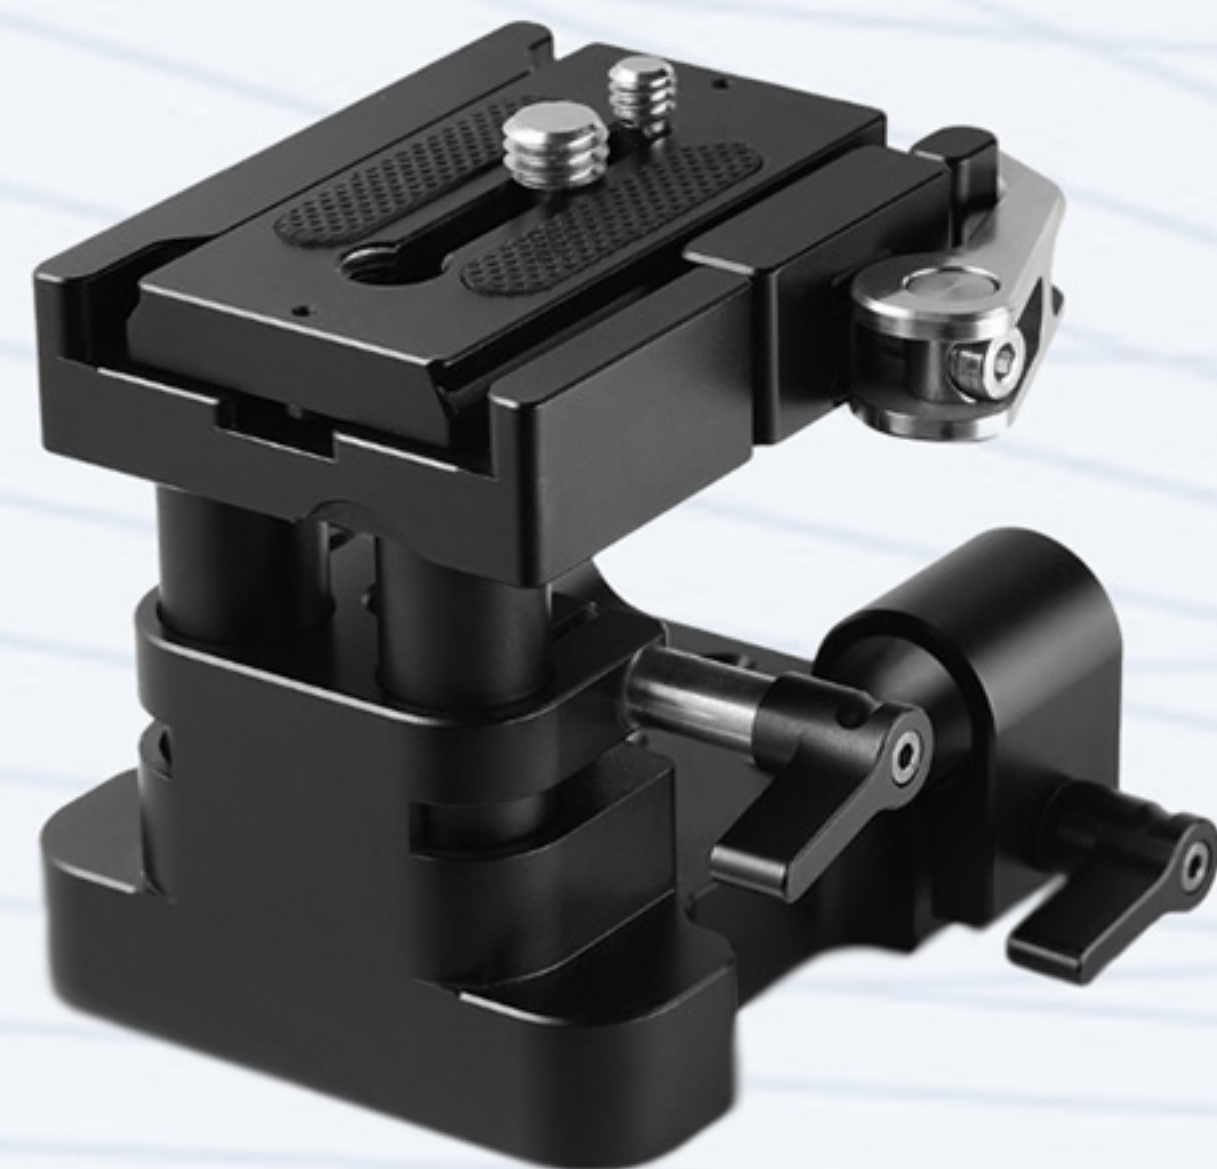

HDMI  
Clamp 1679

Nato Wooden  
Side Handle 2187

Right Side Arri  
Wooden Grip 2083

Universal Side  
Wooden Grip 2093

15mm Rail support 2092

Sigma adapter  
BSA2355

Monitor  
Holder BSE2346

Monitor  
Holder 1842