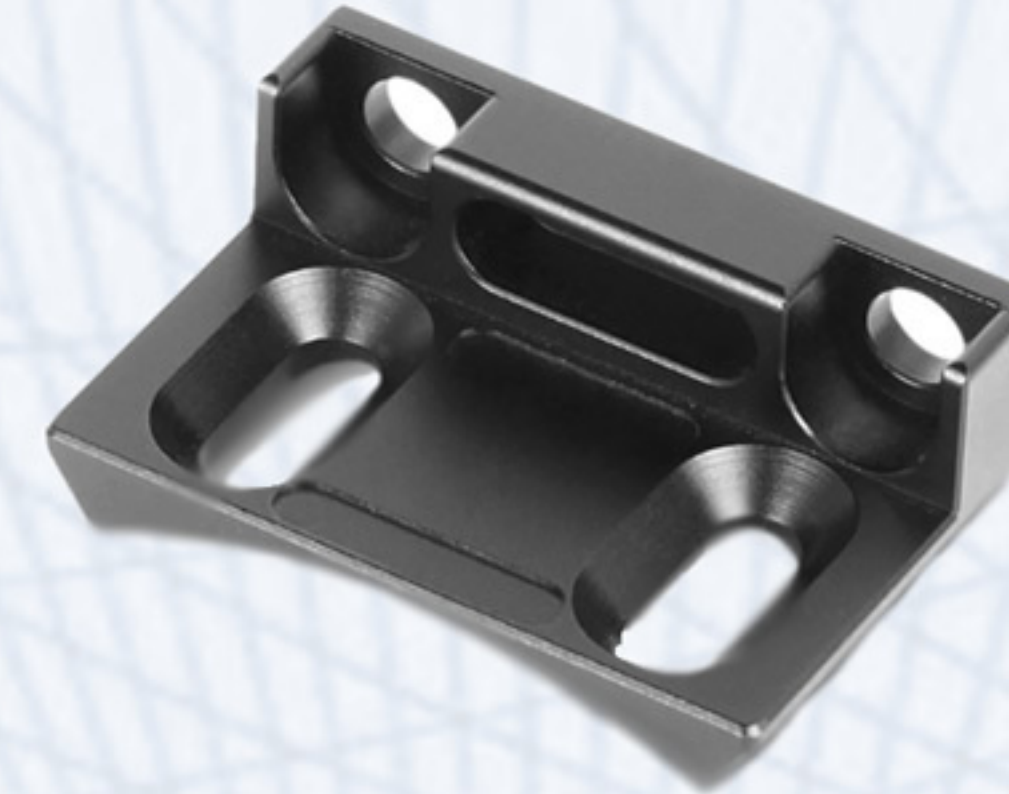

Nato Handle 2003

Arri Handle 2165

Cage CCS2493

HDMI Clamp 1693

Metabones adapter 1787

Right Side Arri  
Wooden Grip 2083

Universal Side  
Wooden Grip 2093

15mm Rail support 2092