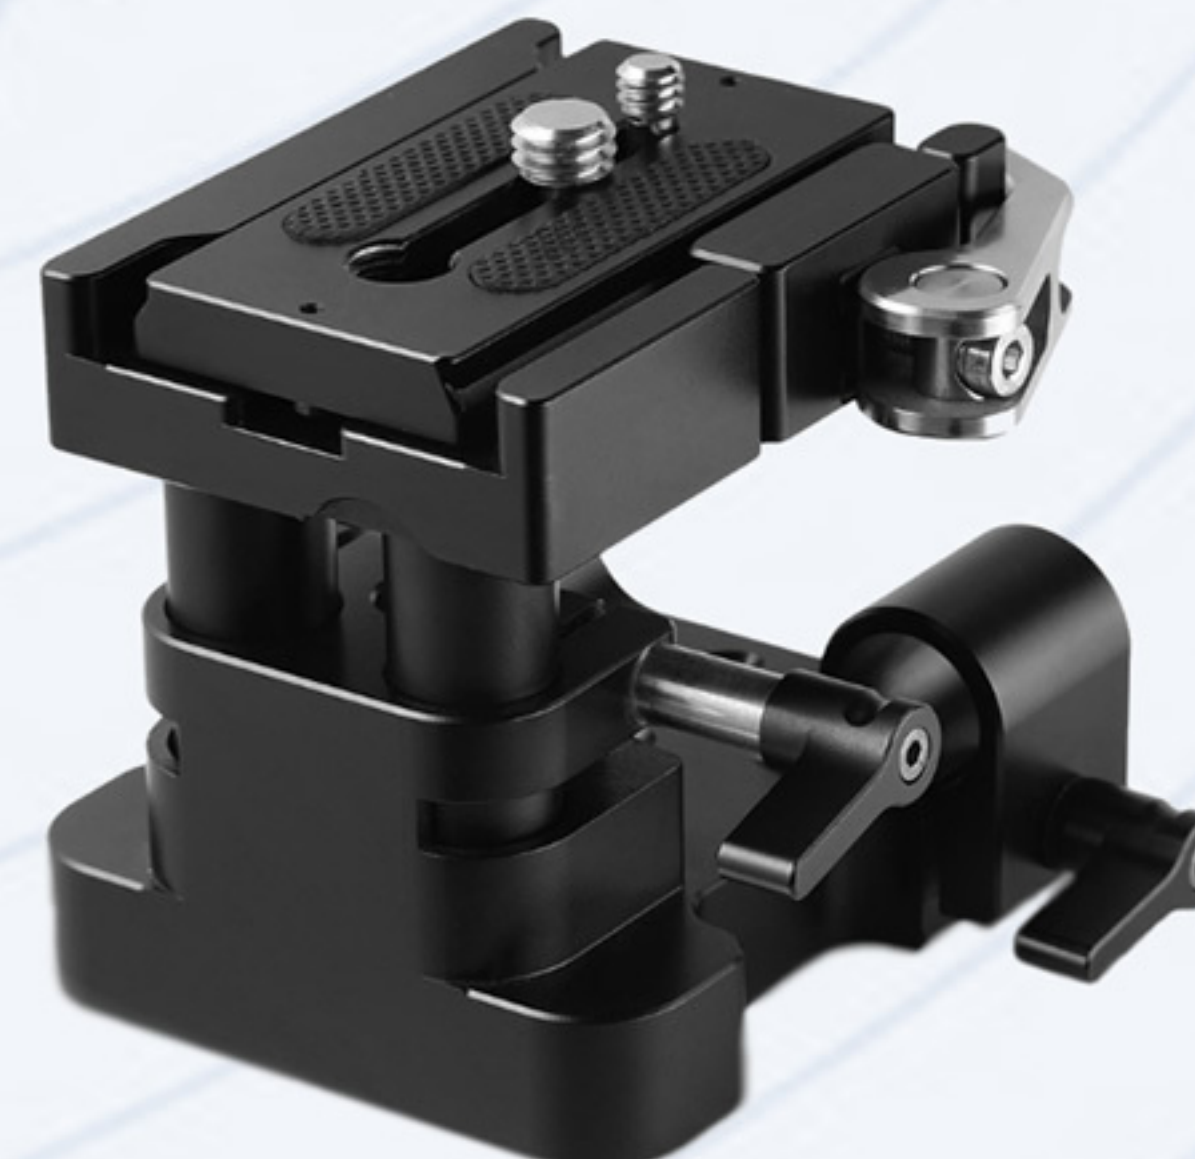

HDMI Clamp 1693

Metabones adapter 1787

Wooden Grip APS2318

Cold Shoe 1960

Cage 1661

HDMI Clamp 1822

Metabones adapter 1787

Wooden Grip 1970

Monitor Holder 1842

Monitor Holder BSE2346

15mm Rail support 2092

Universal Side Wooden Grip 2093

SONY  
A6600

6

Handle 1638

Handle 1984