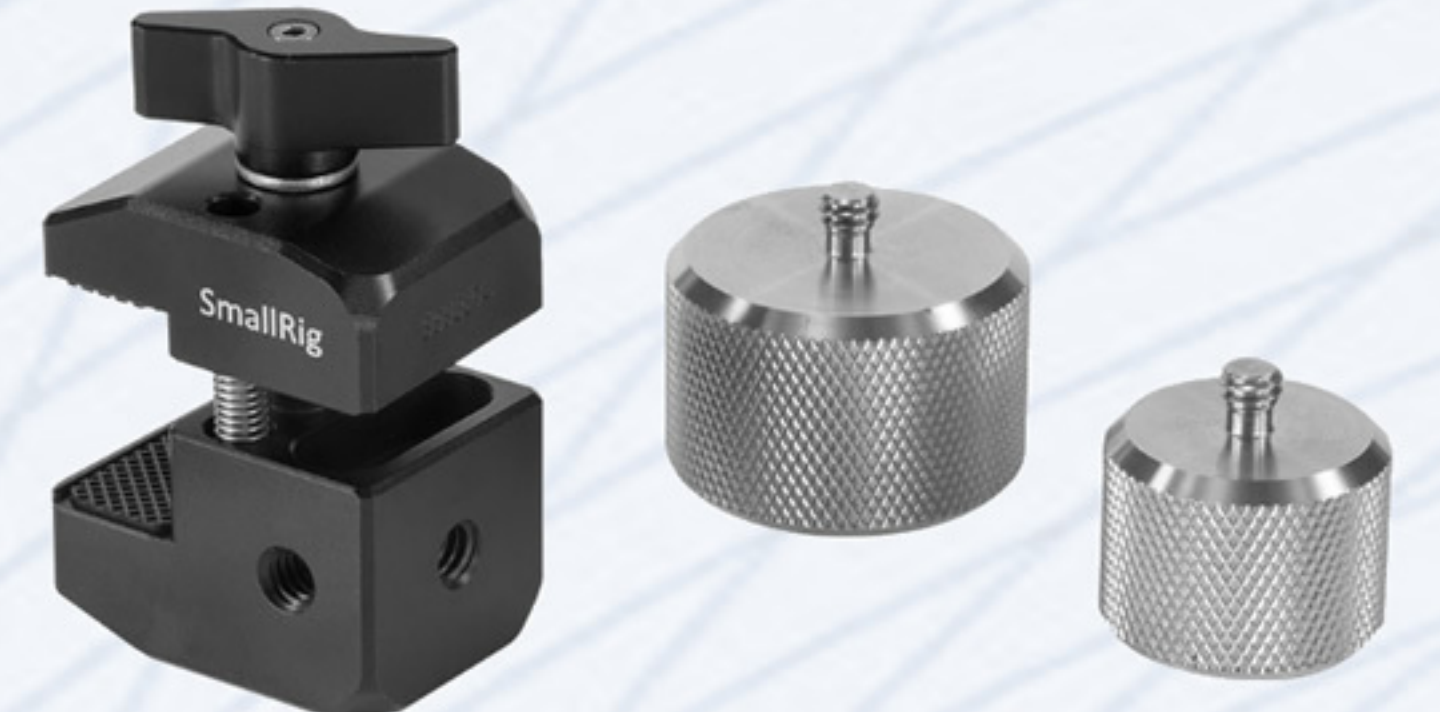

# DJI Ronin S/SC Osmo

21

Handles BSS2250

Handles 2210 (Ronin S only)

Feet 1914

Offset Kit BSS2403 (Ronin S only)

Mounting Kit BSS2465

Mounting Plate BSS2308 (Ronin S only)