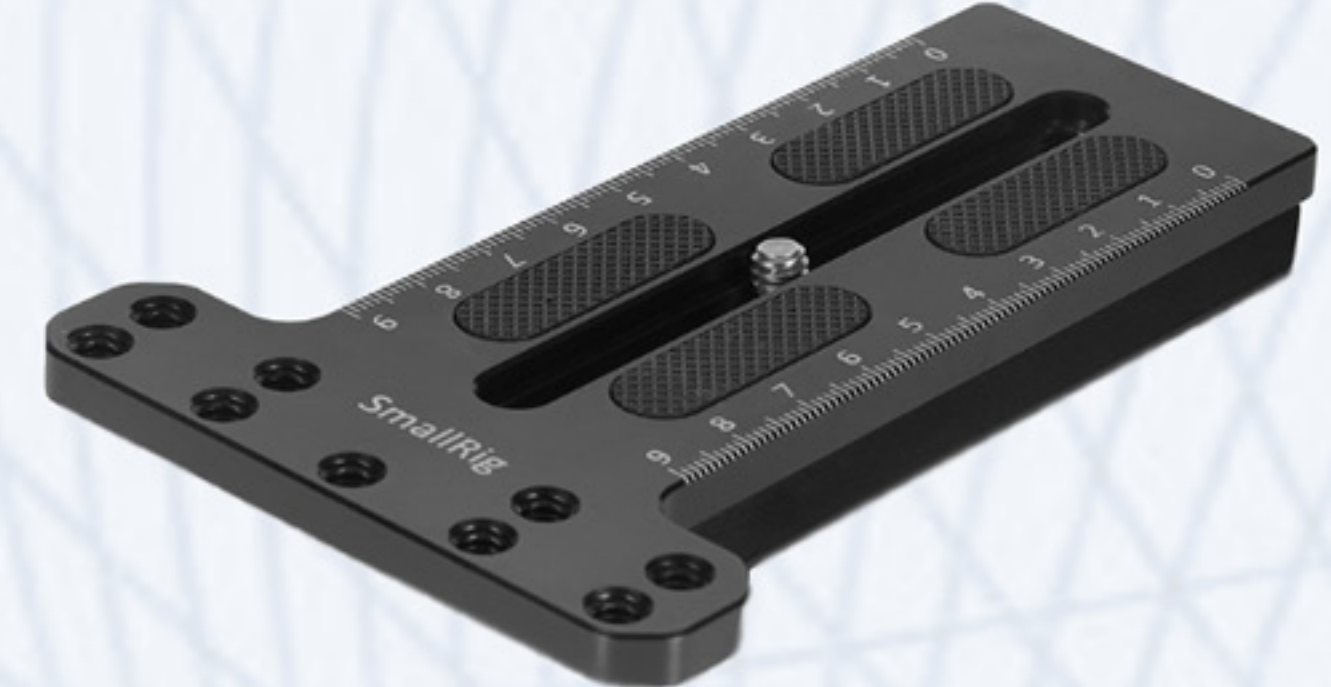

# DJI Ronin S/SC Osmo

21

Handles BSS2250

Handles 2210 (Ronin S only)

Feet 1914

Offset Kit BSS2403 (Ronin S only)

Mounting Kit BSS2465

Mounting Plate BSS2308 (Ronin S only)