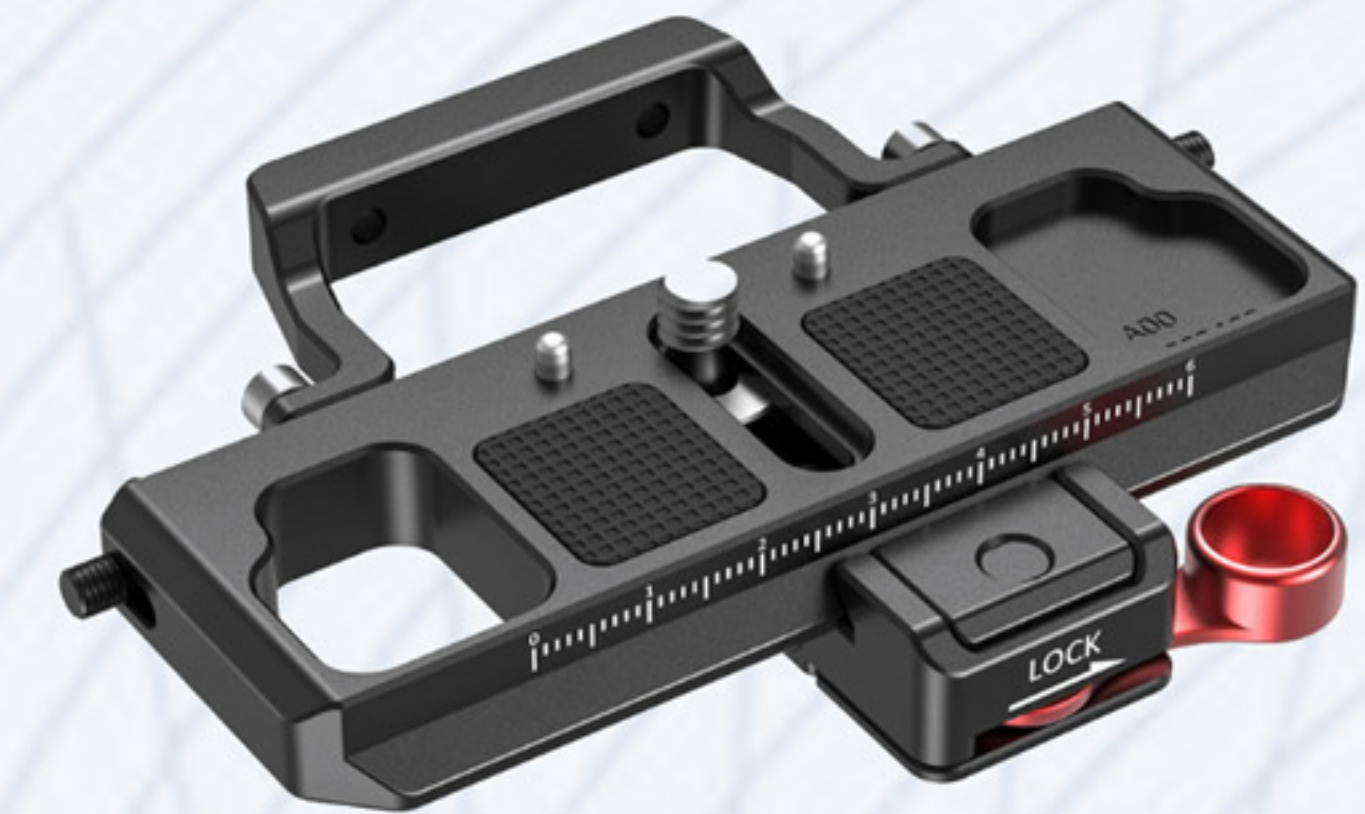

# DJI Ronin S/SC Osmo

21

Handles BSS2250

Handles 2210 (Ronin S only)

Feet 1914

Offset Kit BSS2403 (Ronin S only)

Mounting Kit BSS2465

Mounting Plate BSS2308 (Ronin S only)