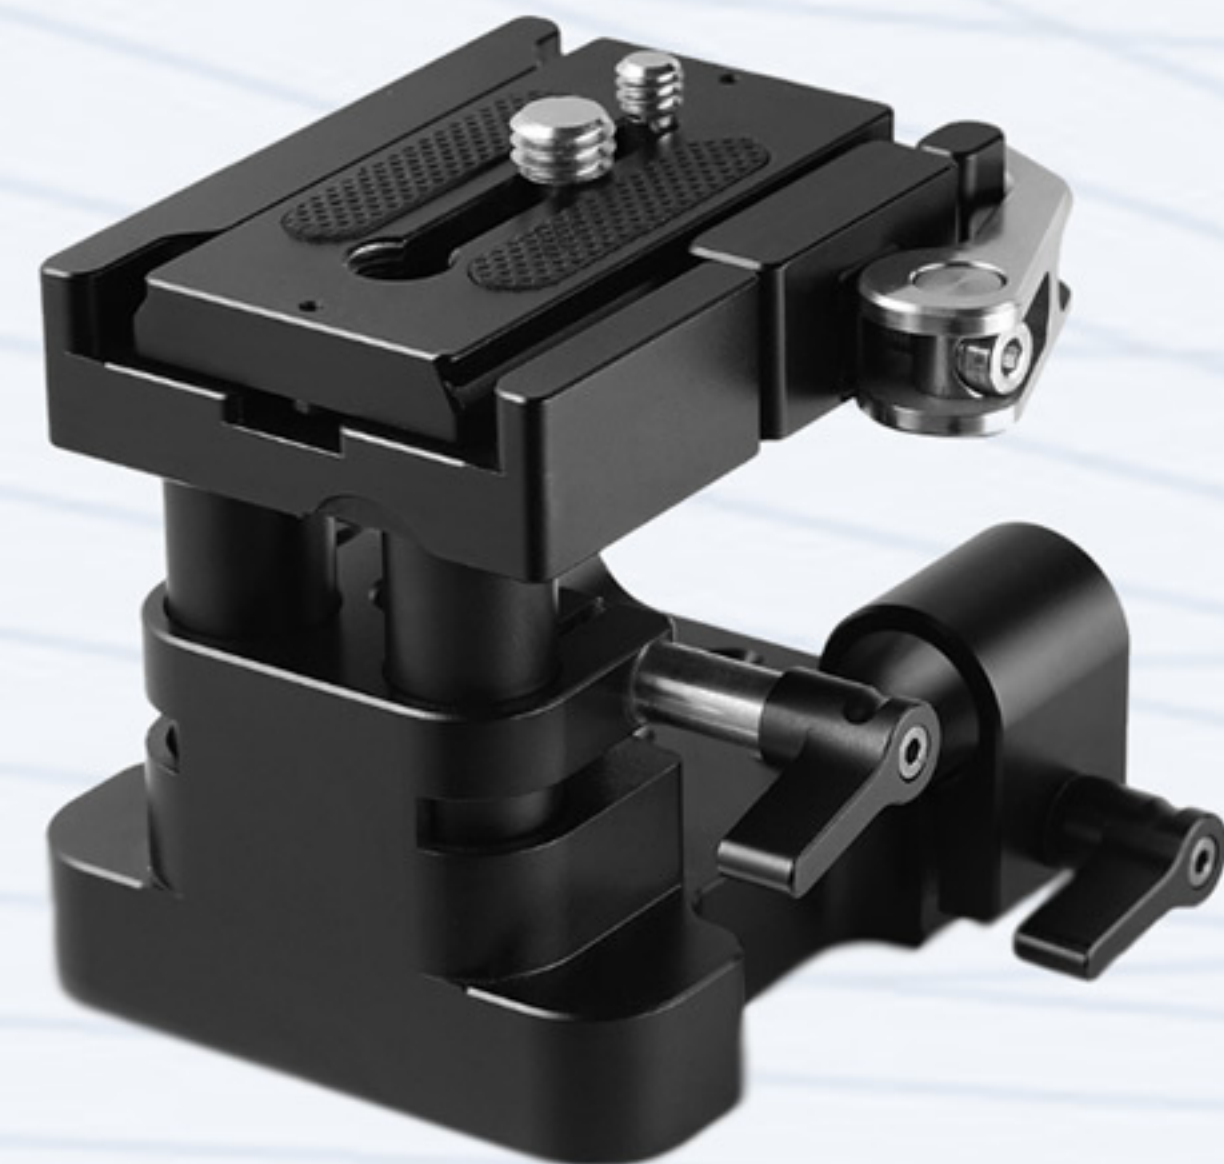

HDMI  
Clamp 1679

Nato Wooden  
Side Handle 2187

Right Side Arri  
Wooden Grip 2083

Universal Side  
Wooden Grip 2093

15mm Rail support 2092

Sigma adapter  
BSA2355

Monitor  
Holder BSE2346

Monitor  
Holder 1842