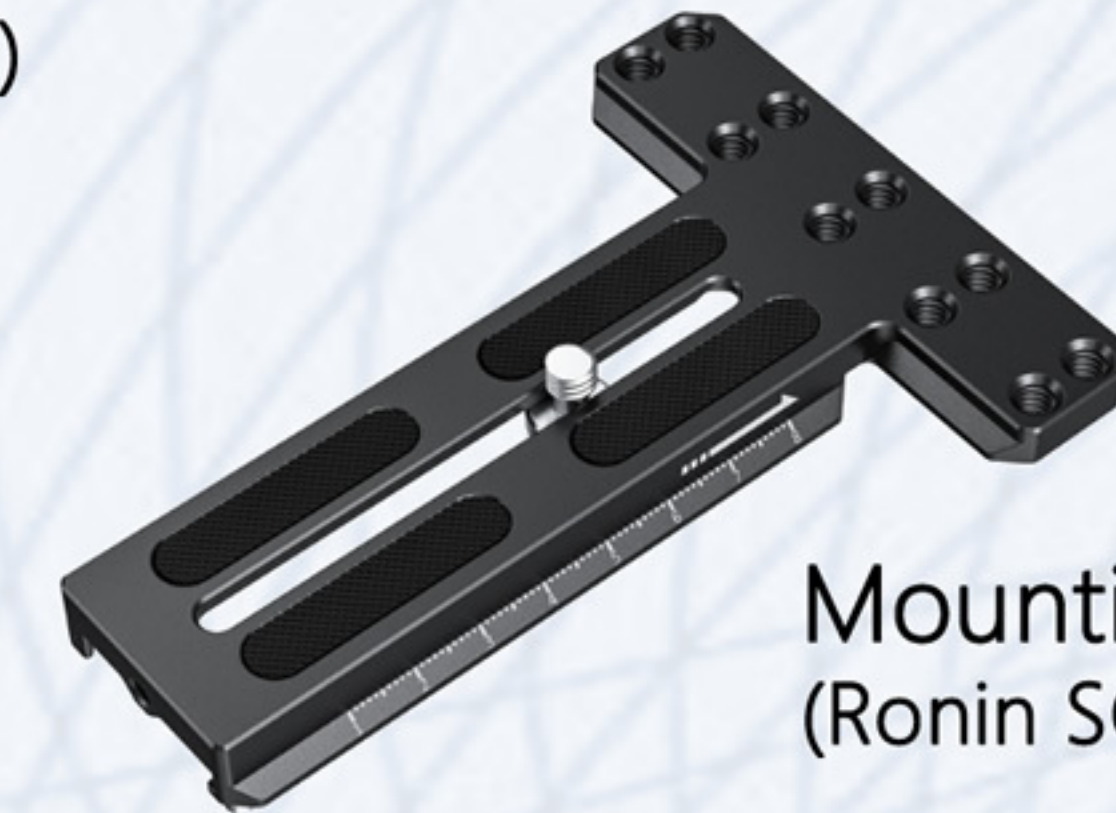

# DJI Ronin S/SC Osmo

21

Handles BSS2250

Handles 2210 (Ronin S only)

Feet 1914

Offset Kit BSS2403 (Ronin S only)

Mounting Kit BSS2465

Mounting Plate BSS2308 (Ronin S only)