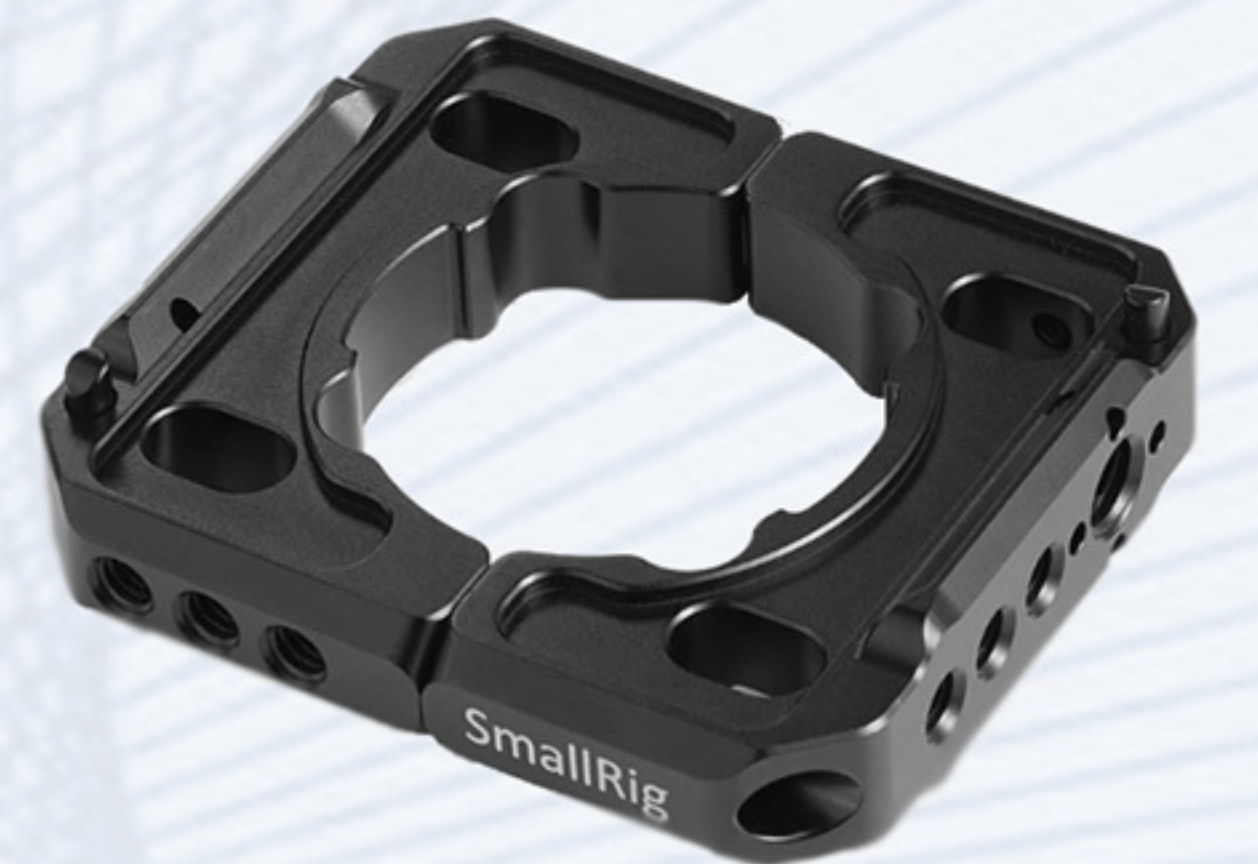

Mounting Plate BSS2420 (Ronin SC only)

Handle BSS2340 (Ronin S only)

Mounting Plates (pair) 2234 (Ronin S only)

Mounting Plate 2234 (Ronin S only)

Mounting Clamp 2221 (Ronin S only)

Handle BSS2222

Weights  
AAW2459 50g  
AAW2284 100g  
AAW 2285 200g