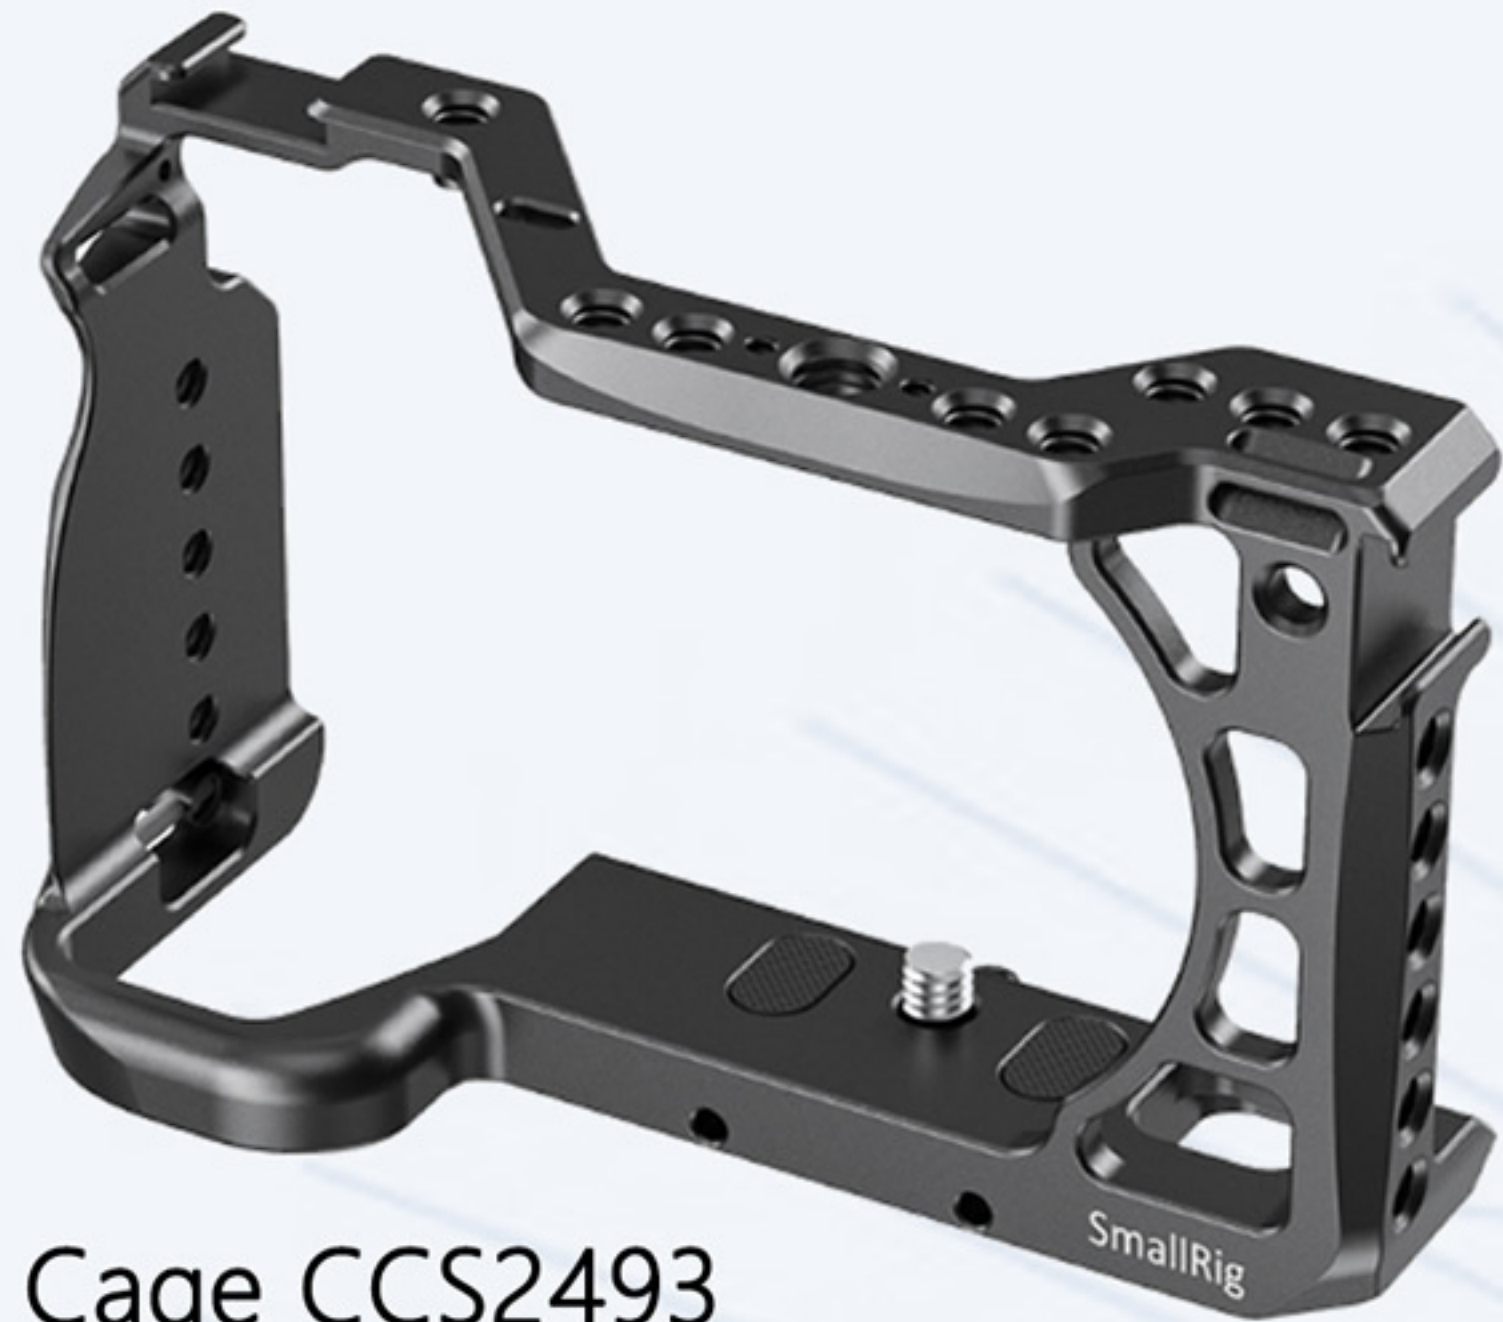

Monitor Holder 1842

Monitor Holder BSE2346

15mm Rail support 2092

Universal Side Wooden Grip 2093

SONY  
A6600

6

Handle 1638

Handle 1984

Nato Handle 2003

Arri Handle 2165

Cage CCS2493

HDMI Clamp 1693

Metabones adapter 1787

Right Side Arri  
Wooden Grip 2083

Universal Side  
Wooden Grip 2093

15mm Rail support 2092