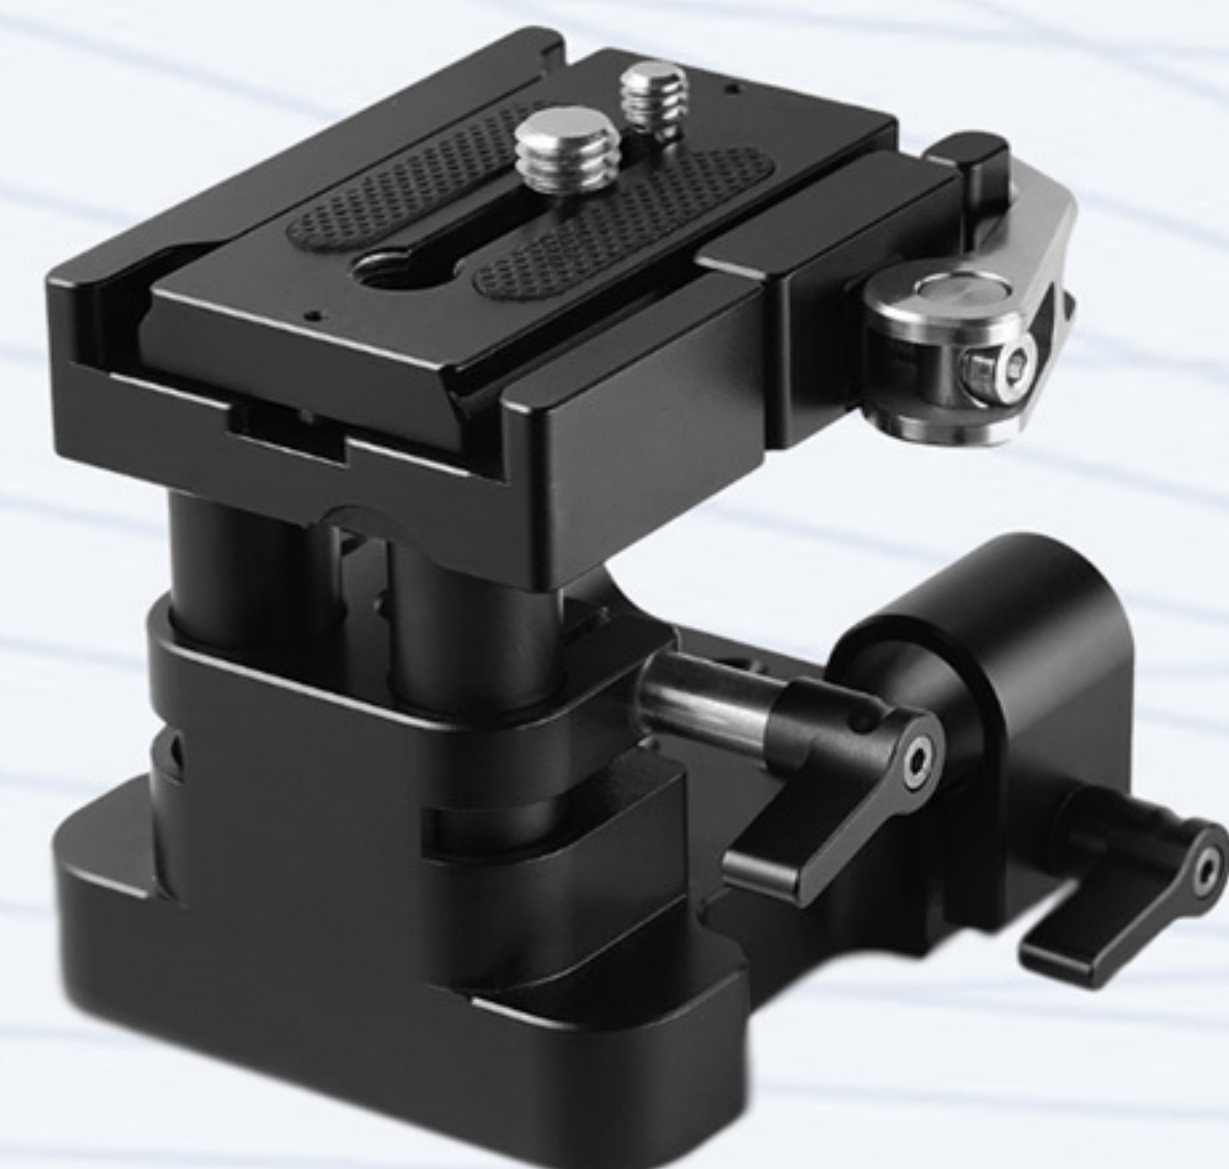

15mm Rail support 2092