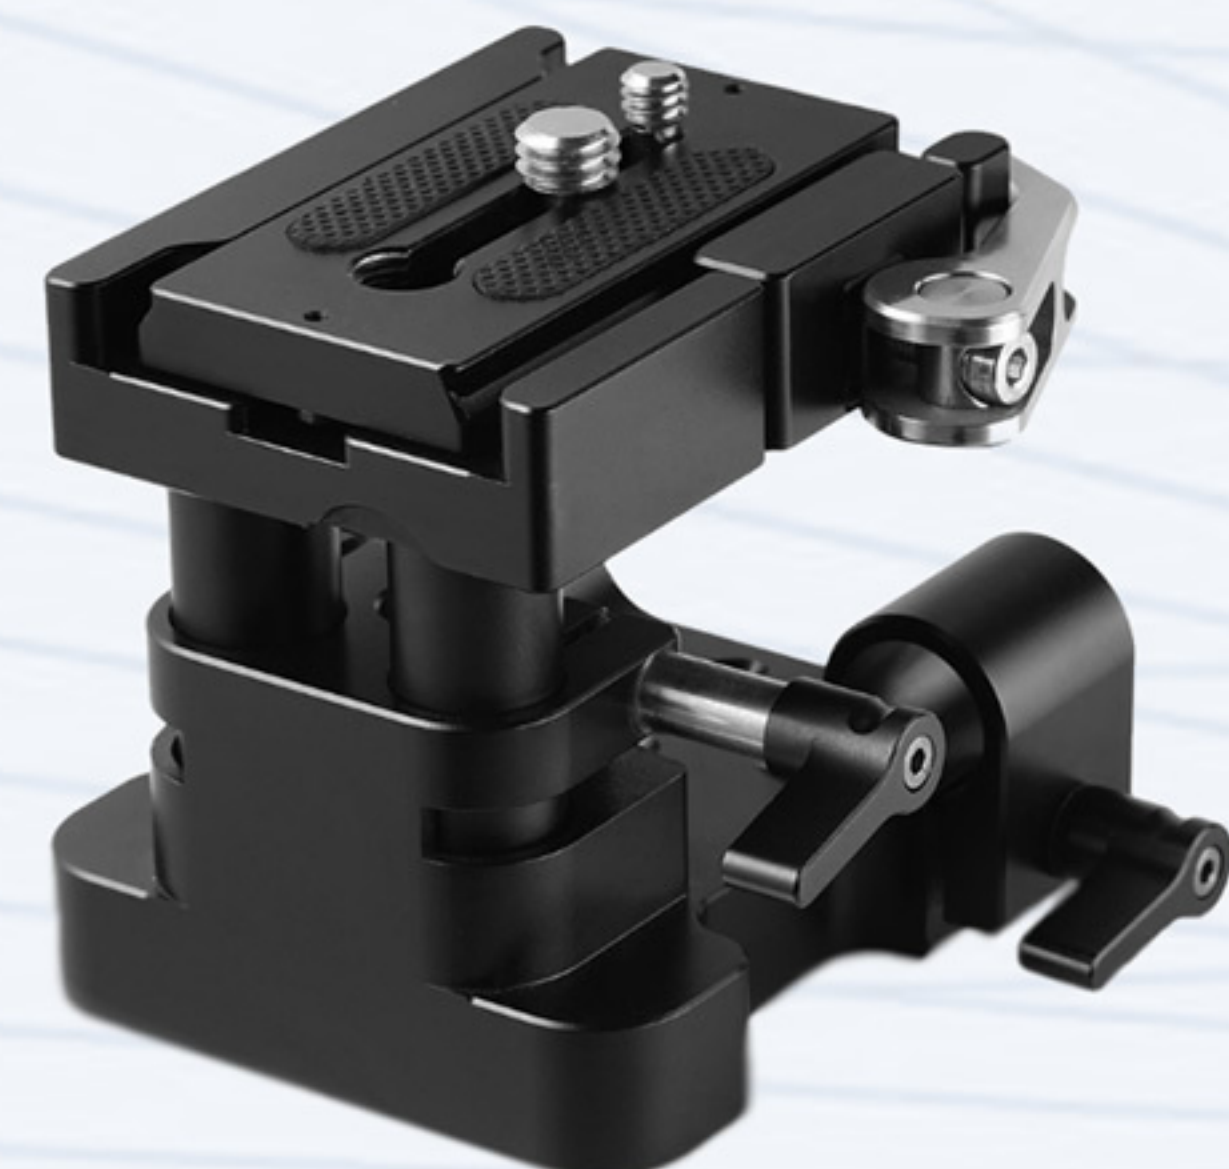

Side Nato  
Handle 1688

Right Side Arri  
Wooden Grip 1941

Universal Side  
Wooden Grip 2093

15mm Rail support 2092

Metabones  
adapter 1764

Monitor  
Holder BSE2346

Sunhood 2215

Monitor  
Holder 1842