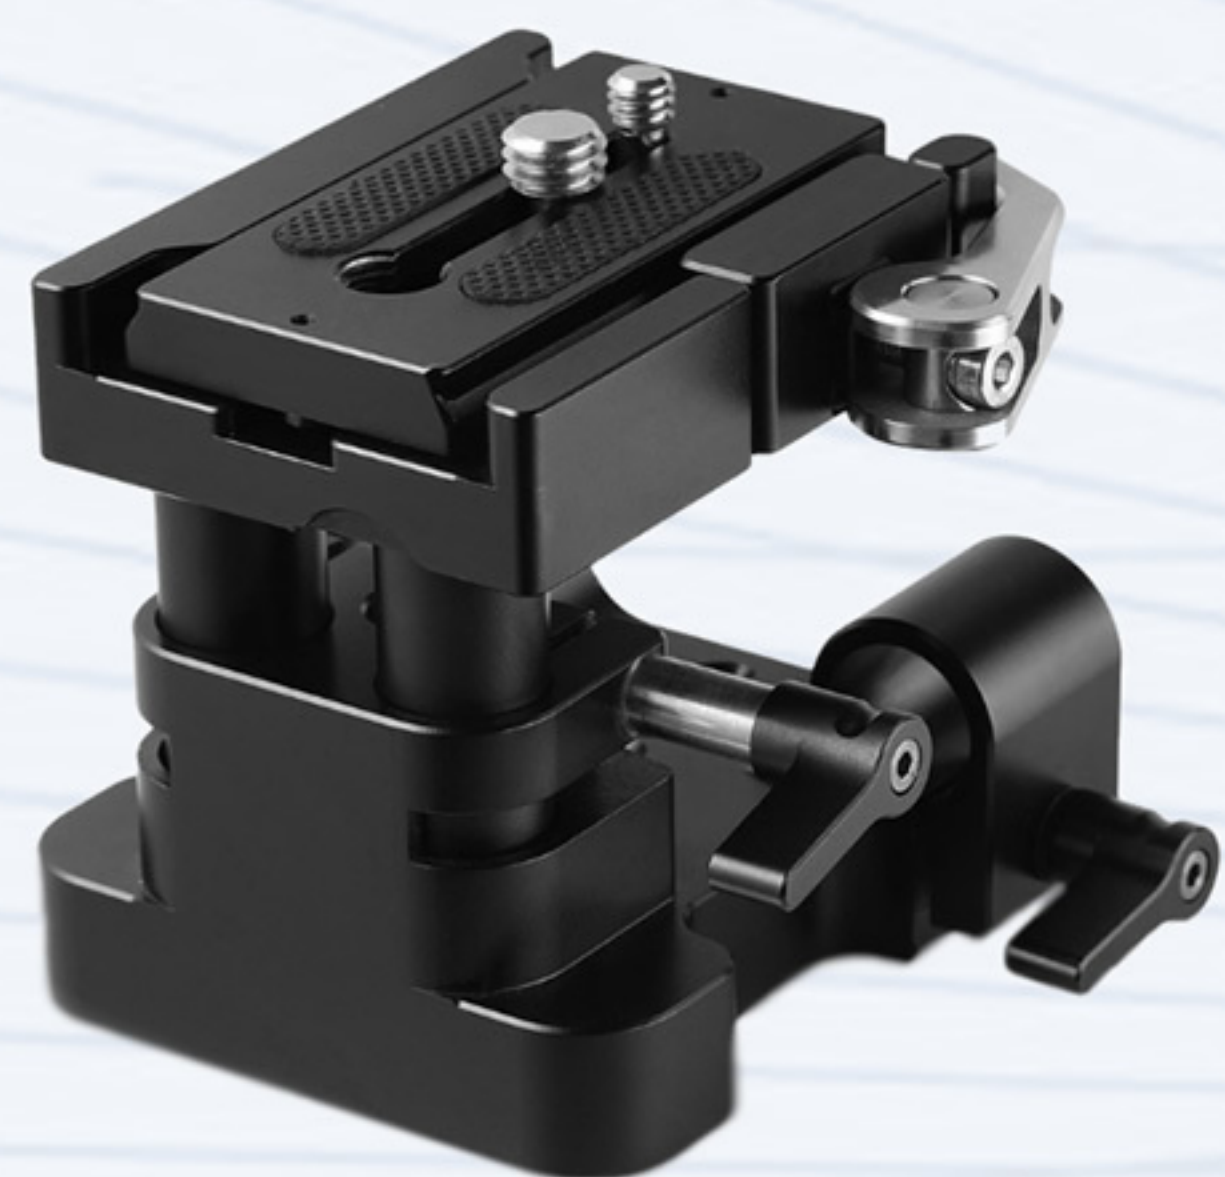

Right Side Arri  
Wooden Grip 2083

Universal Side  
Wooden Grip 2093

15mm Rail support 2092

Cold Shoe 1960

Monitor  
Holder 1842

Monitor  
Holder BSE2346

Monitor  
Holder BSE2348

SSD Holder  
BSH2343