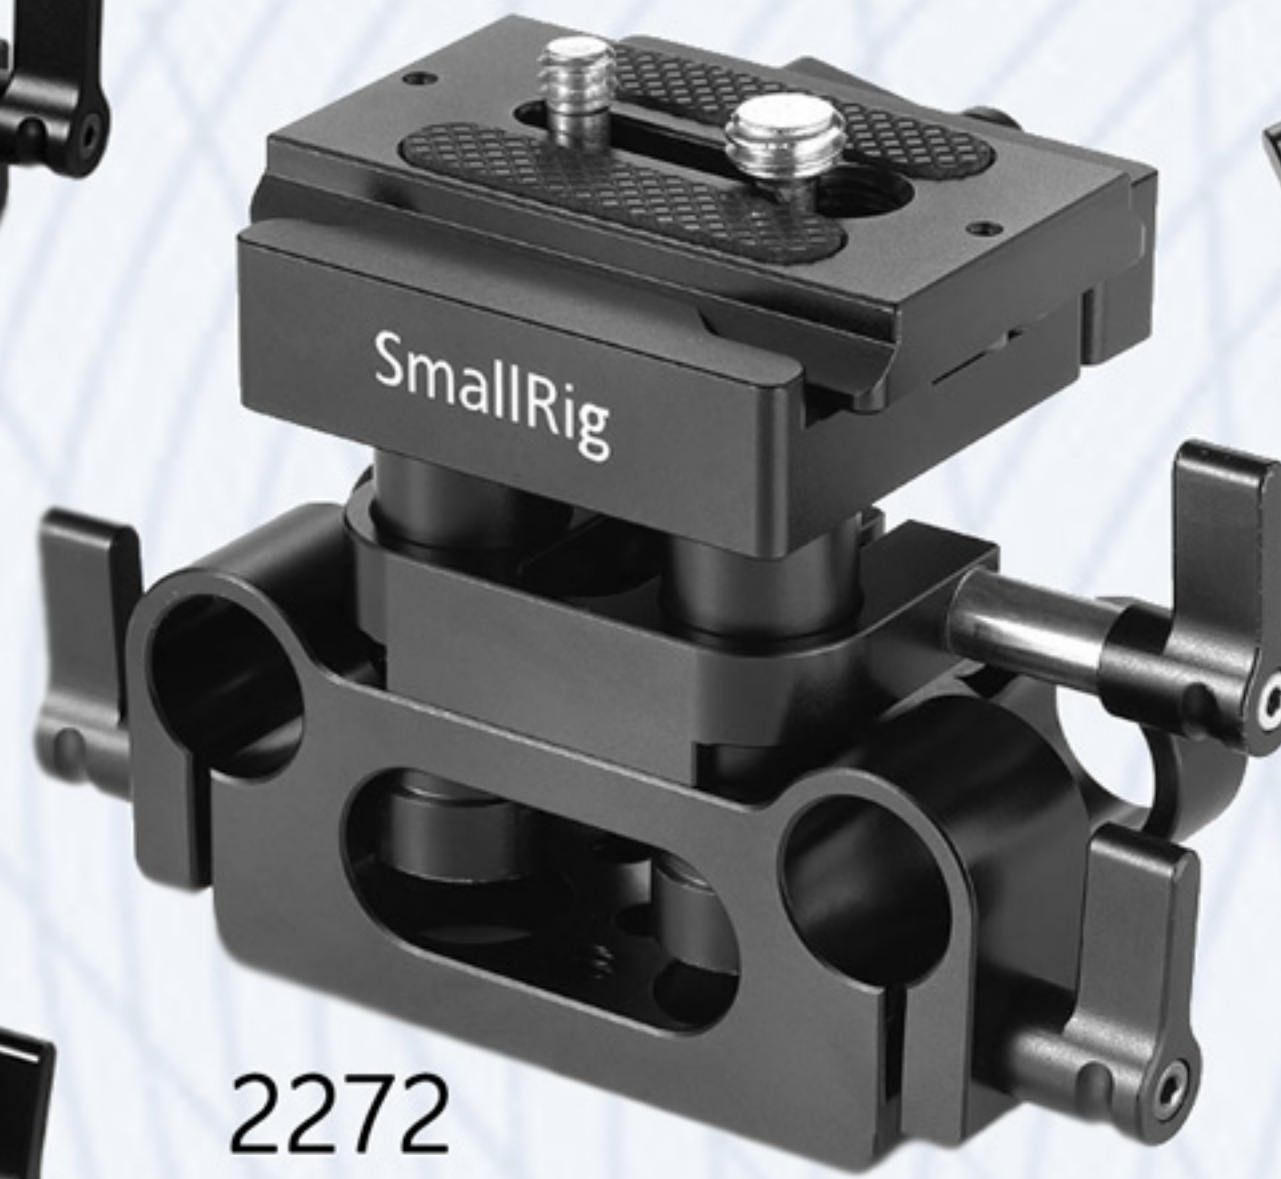

Right Side Arri Wooden Grip 2083

Universal Side Wooden Grip 2093

Right Side Arri Wooden Grip 1941

# Rail systems

2092

1775

2272

1740

2039  
(Manfrotto Plate)

1798

1954