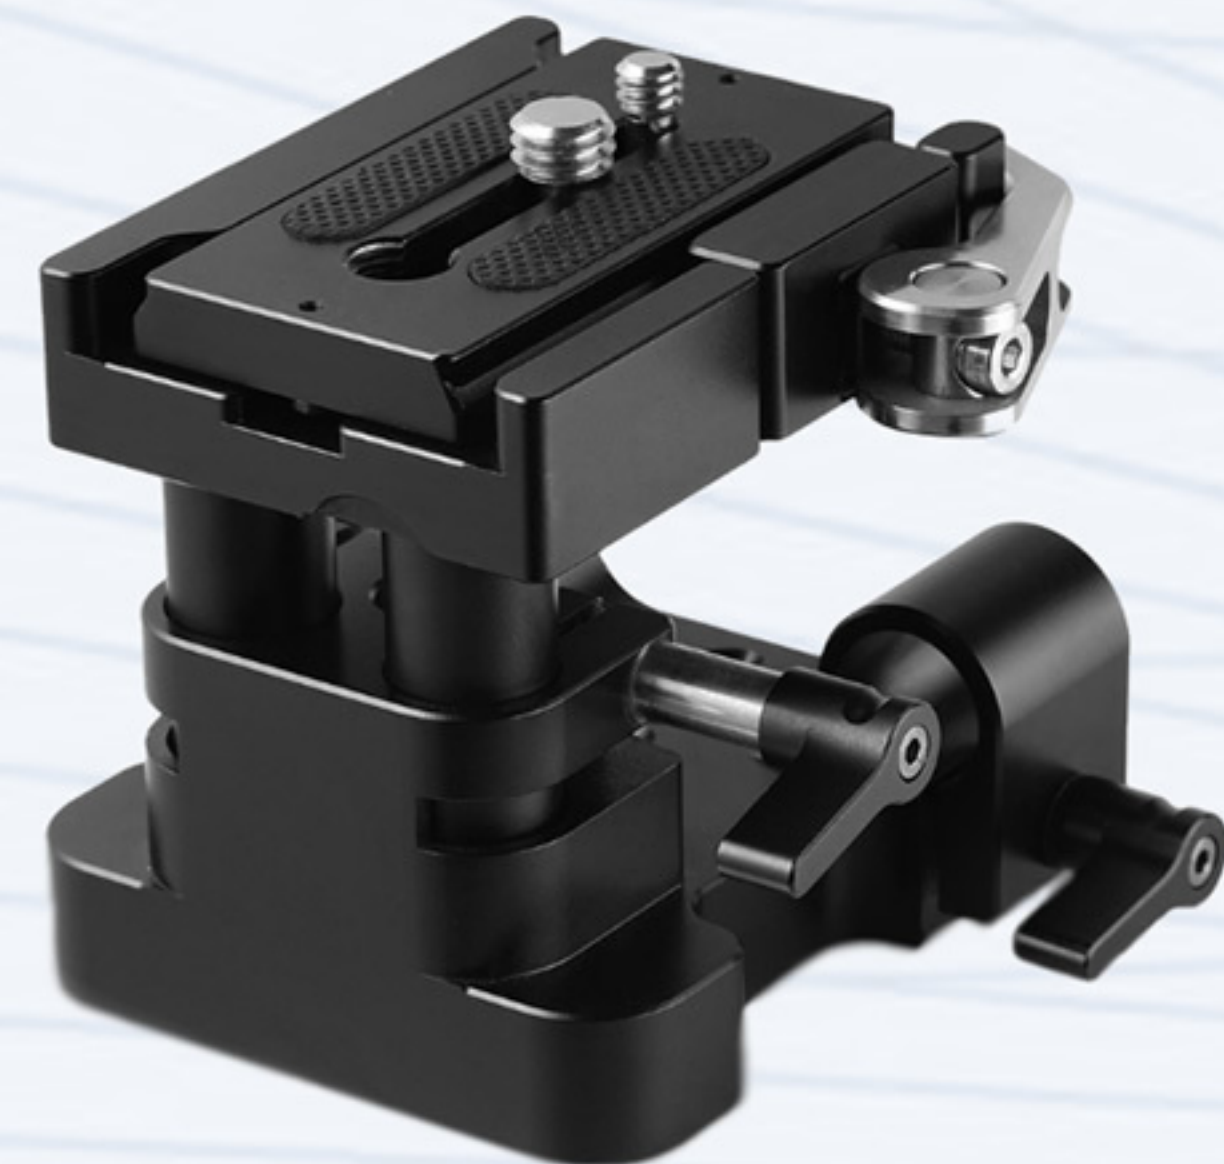

Right Side Arri  
Wooden Grip 2083

Universal Side  
Wooden Grip 2093

15mm Rail support 2092

Monitor  
Holder BSE2346

Metabones  
adapter 1764

Sunhood 2215

Monitor  
Holder 1842

Half-Cage 2122