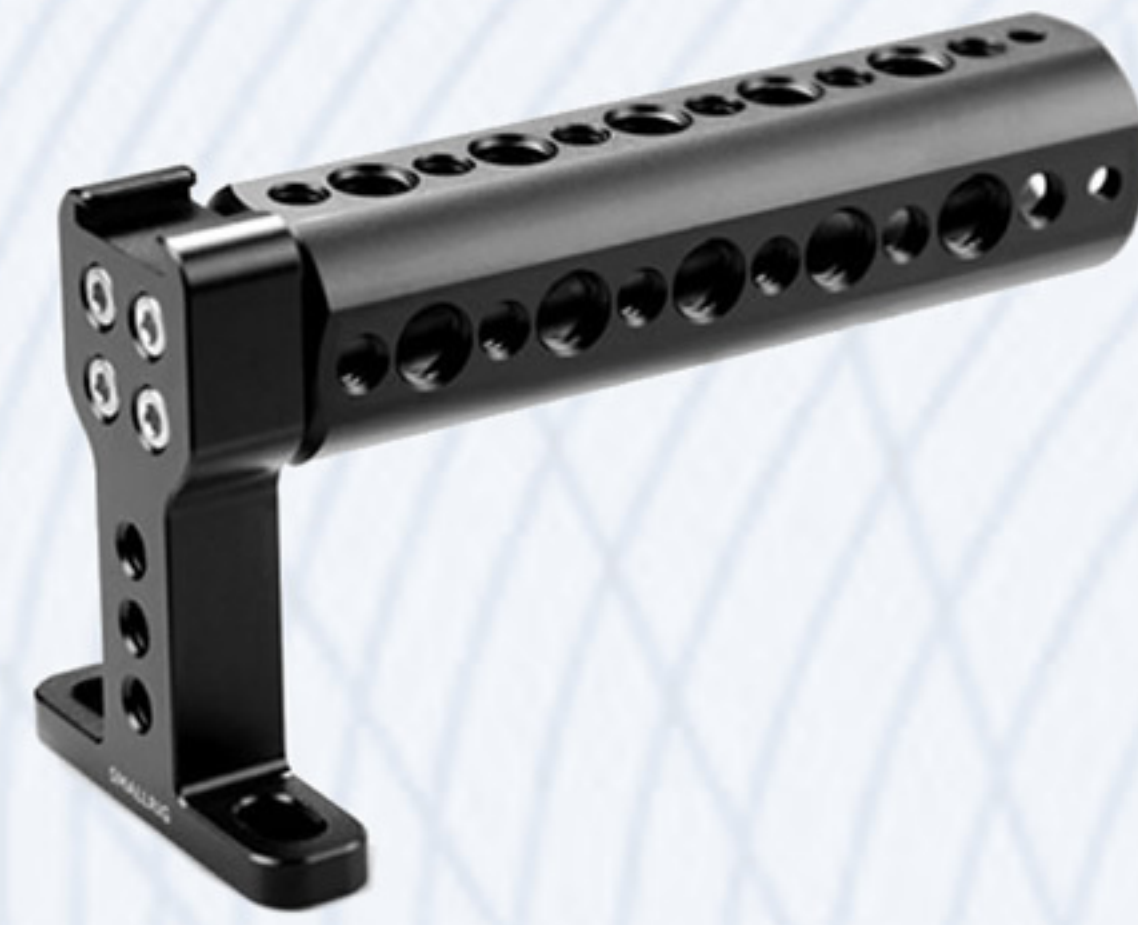

Handle 1638