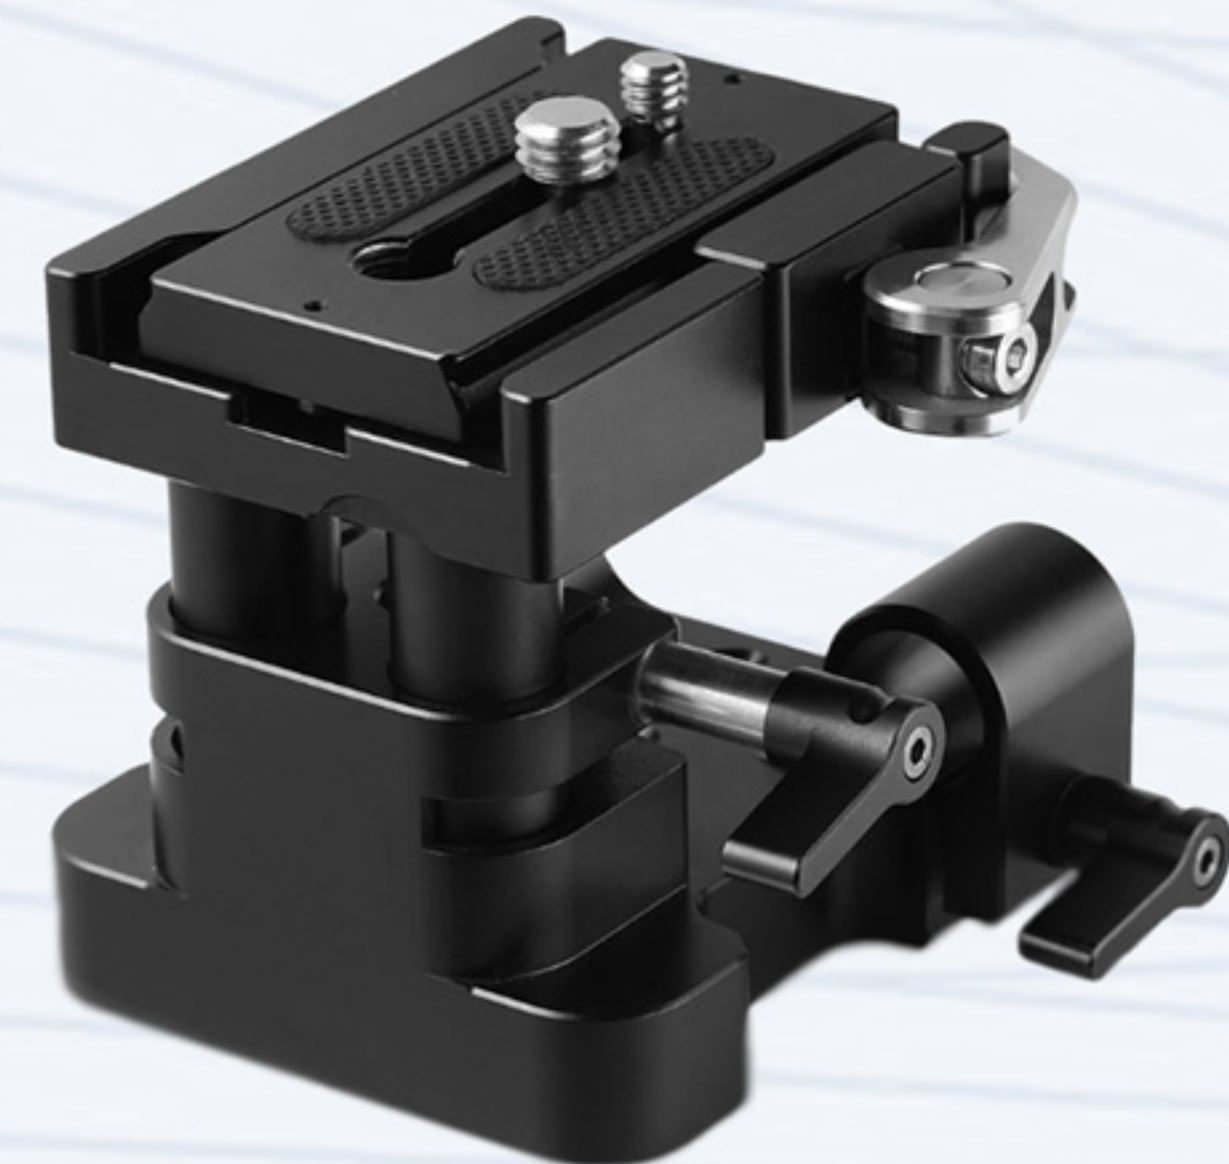

# CANON 5D MarkIV & MarkIII

Cage CCC2271

Handle 1638

Handle 1984

Nato Handle 2003

Arri Handle 2165

15mm Rail support 2092

HDMI Clamp 1693