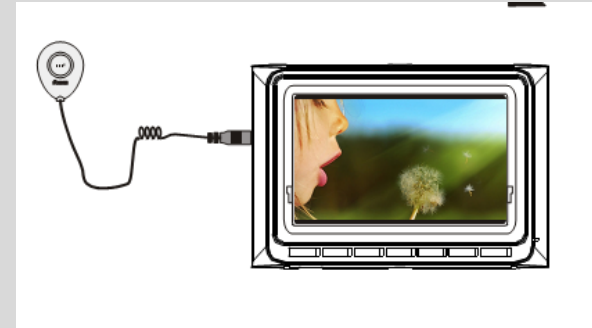

# Linear zoom trigger

Normal size and status

First press enters 1:1 pixel zoom in

Second press enters peak focus function.

Third press returns to normal size and status.