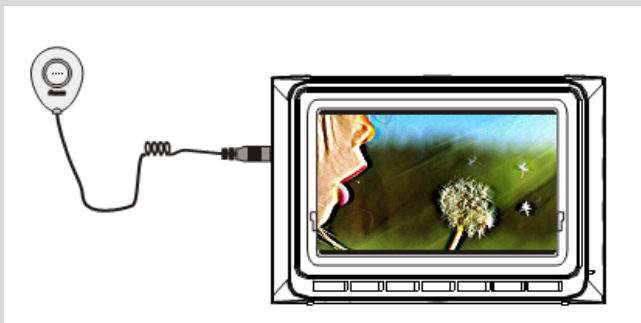

# Linear zoom trigger

Normal size and status

First press enters 1:1 pixel zoom in

Second press enters peak focus function.

Third press returns to normal size and status.