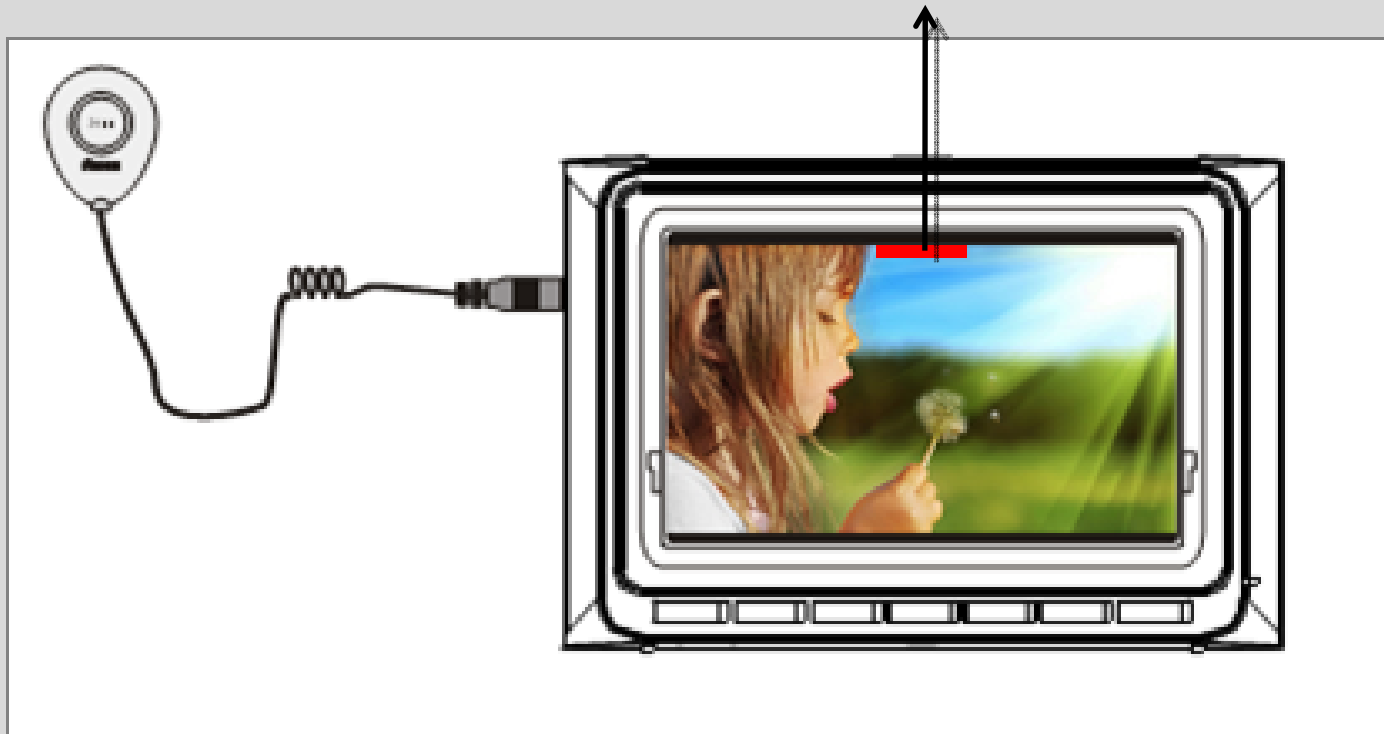

Soft Tally

Innovative bar-type soft TALLY prompt light
hint the cameraman of recording status.