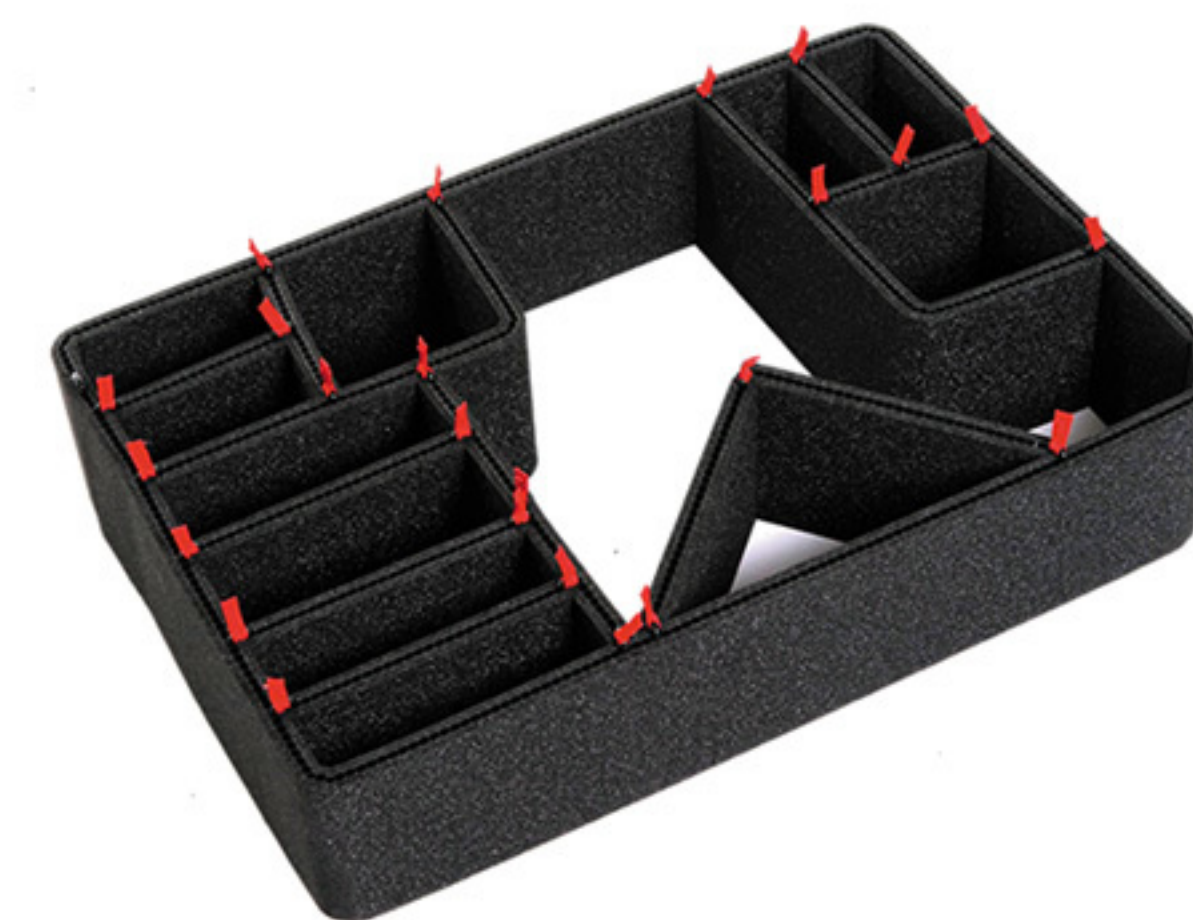

TREKPAK SETS

Trekpak-For-1485	014850-5050-110E
Trekpak-For-1500	015000-5050-110E
Trekpak-For-1510	015100-5050-110E
Trekpak-For-1535	015350-5050-110E
Trekpak-For-1560	015600-5050-110E
Trekpak-For-1615	016150-5050-110E