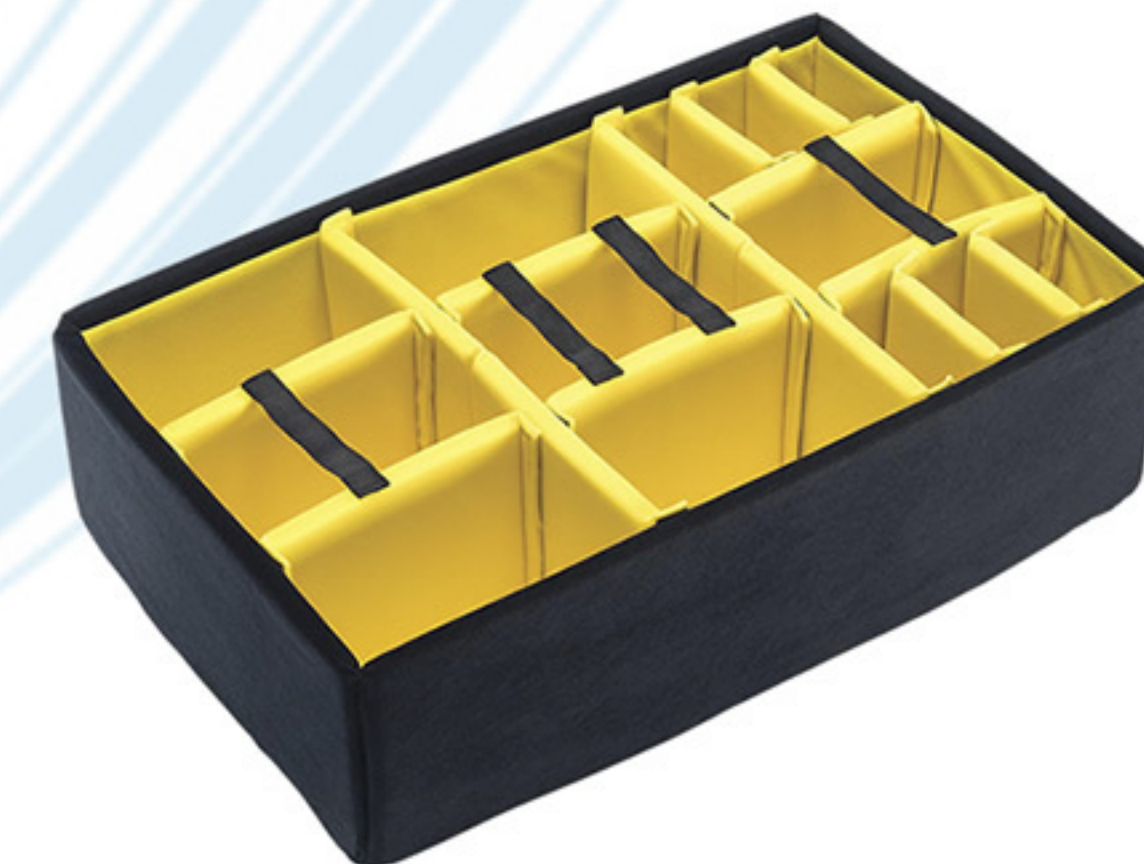

1637-air

with Foam
1637-Air-Foam (016370-0000-110E)
with Dividers
1637-Air-Dividers (016370-0041-110E)
empty
1637-Air-Empty (016370-0010-110E)

Διαθέτουν ρόδες
Εσωτερικό(WxHxD): 595x337x446mm

DIVIDER SETS

Dividers-For-1485	014850-4060-000E
Dividers-For-1500	1500-406-200E
Dividers-For-1507	015070-4060-000E
Dividers-For-1510	015100-4050-000E
Dividers-For-1535	015350-4060-000E
Dividers-For-1557	015570-4060-000E
Dividers-For-1560	015600-4050-000E
Dividers-For-1615	016150-4060-000E
Dividers-For-1637	016370-4060-000E

1660

with Foam
1660-Foam (1660-020-110E)
with Dividers
1660-Dividers (1660-024-110E)
empty
1660-Empty (1660-021-110E)

Διαθέτουν ρόδες
Εσωτερικό(WxHxD): 716x448x499mm