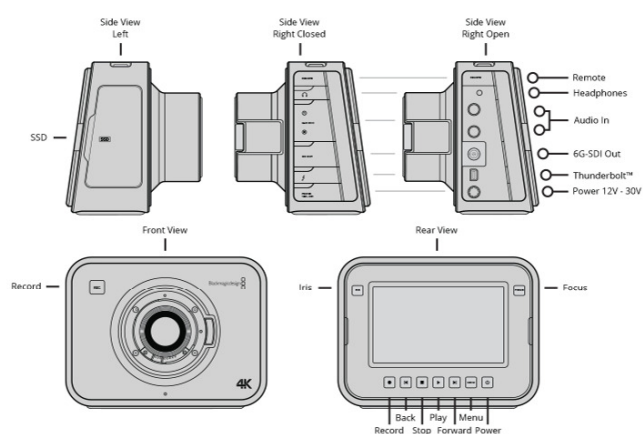

Standards

SDI Compliance
SMPTE 292M

SDI Audio Sampling
48 kHz and 24-bit

Software

Operating Systems

Mac OS X 10.8 Mountain Lion or later.

Windows 7 or later.

Power Requirements

External Power
11V-30V DC port for external battery power or use included.

Battery Life
Approximately 90 minutes.

Battery Charge Time
Approximately 2 hours when not in use.

Accessories

Optional Accessories
Blackmagic Cinema Camera Handles.